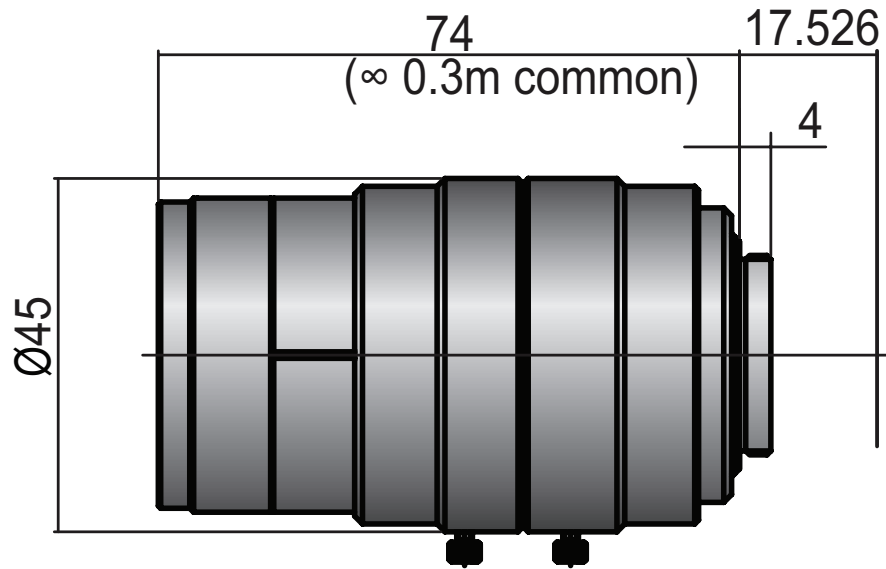

1.5 MP 4/3" Fixed-Focal

GMHR65020MCN

Part No.	GMHR65020MCN
Focal Length	50mm
Iris Range	f/2-22
Lens Format	4/3"
Resolution	120 lp/mm
MOD	300mm
Mount	C
Filter Thread	M37.5 x P0.75
Angle of View (HxVxD) 4/3"	20.6° x 15.7° x 25.4°
Weight	220g
Dimension (DxL)	Ø45 x 74