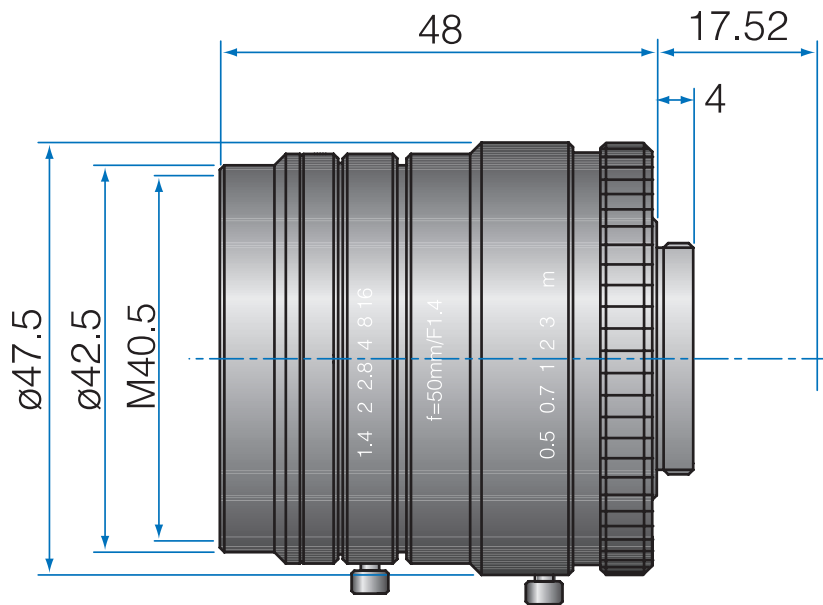

1.5 MP 1" Fixed-Focal

GMHR45014MCN

Part No.	GMHR45014MCN
Focal Length	50mm
Iris Range	f/1.4-16
Lens Format	1"
Resolution	120 lp/mm
MOD	500mm
Mount	C
Filter Thread	M40.5xP0.5
Angle of View (HxVxD) 1"	14.5° x 10.8° x 18.0°
Weight	200g
Dimension (DxL)	Ø48 x 48