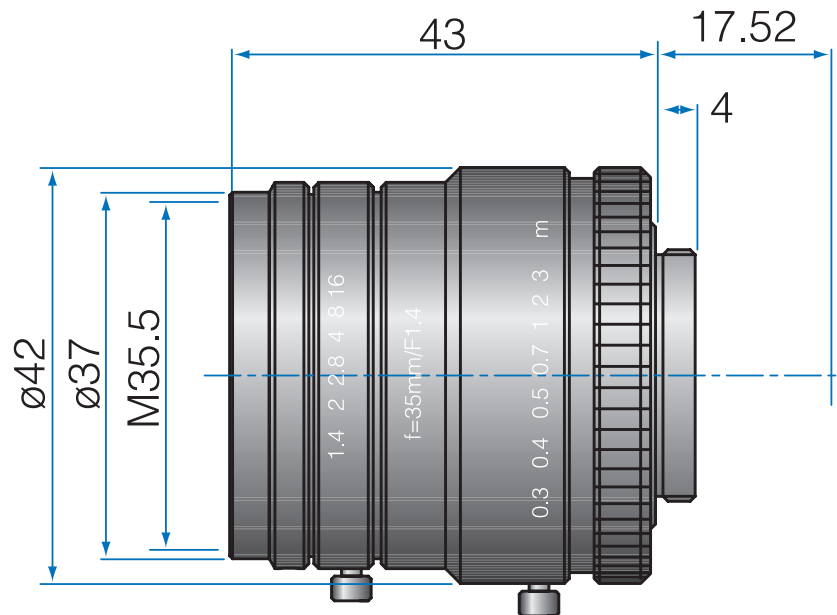

1.5 MP 1" Fixed-Focal

GMHR43514MCN

Part No.	GMHR43514MCN
Focal Length	35mm
Iris Range	f/1.4-16
Lens Format	1"
Resolution	120 lp/mm
MOD	300mm
Mount	C
Filter Thread	M35.5xP0.5
Angle of View (HxVxD) 1"	20.9° x 15.8° x 26.1°
Weight	130g
Dimension (DxL)	Ø42 x 43