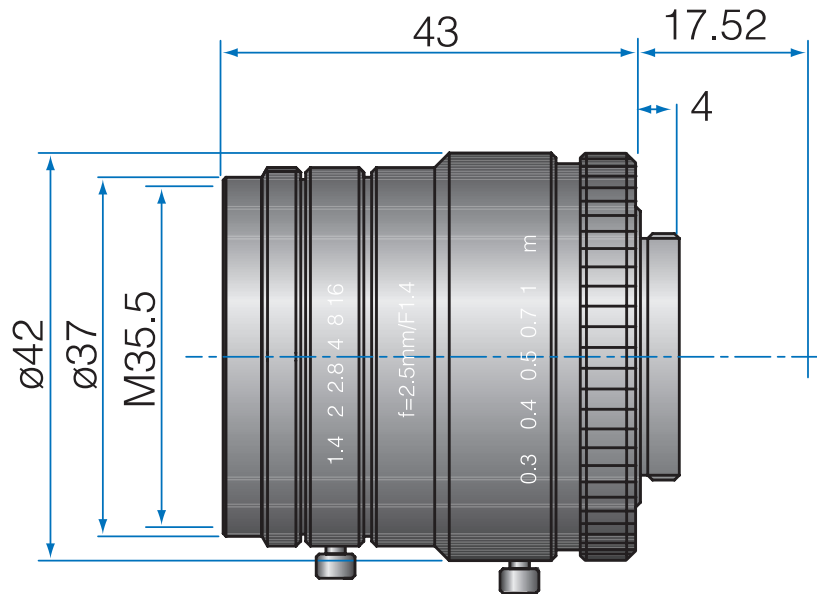

1.5 MP 1" Fixed-Focal

## GMHR42514MCN

Part No.	GMHR42514MCN
Focal Length	25mm
Iris Range	f/1.4-16
Lens Format	1"
Resolution	120 lp/mm
MOD	300mm
Mount	C
Filter Thread	M35.5xP0.5
Angle of View (HxVxD) 1"	29.3° x 22.0° x 36.6°
Weight	125g
Dimension (DxL)	Ø42 x 43