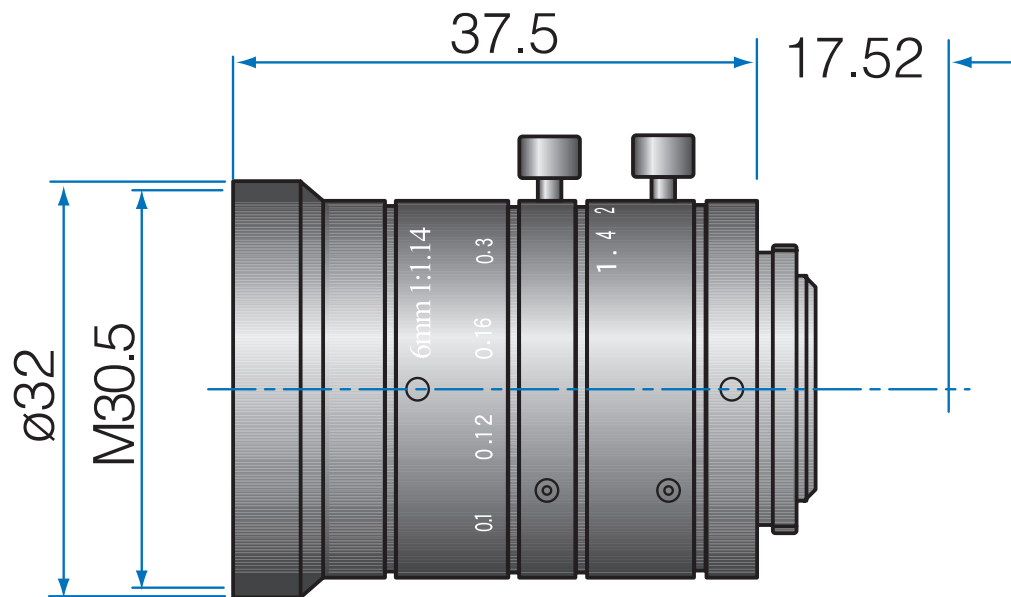

1.5 MP 1/2" Fixed-Focal

GMHR26014MCN

Part No.	GMHR26014MCN
Focal Length	6mm
Iris Range	f/1.4-16 (Click-Stop)
Lens Format	1/2"
Resolution	120 lp/mm
MOD	200mm
Mount	C
Filter Thread	M30.5xP0.5
Angle of View (HxV) 1/2"	57.4° x 44.3° x 72.9°
Weight	110g
Dimension (DxL)	$\varnothing 34 \times 16$