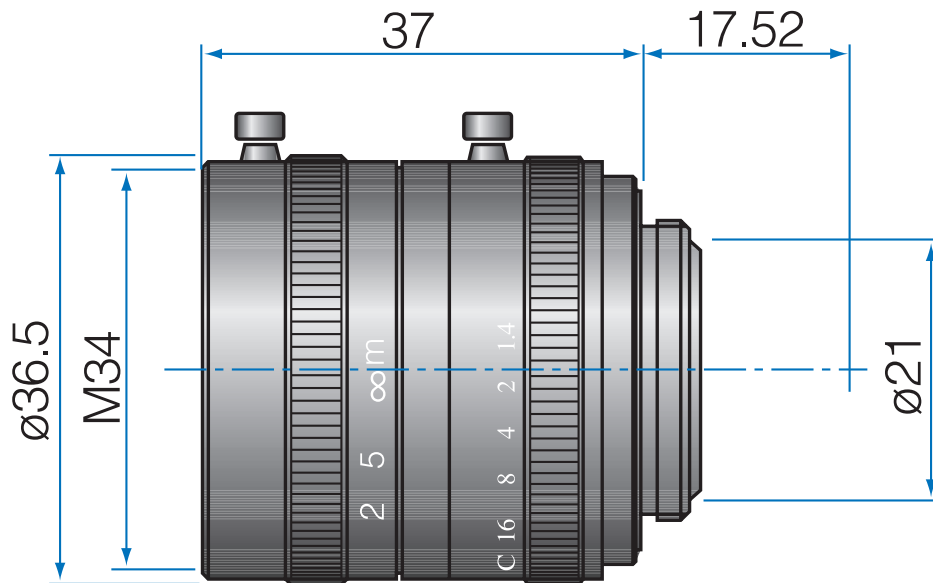

High Resolution 1" Fixed-Focal

GMG42514MCN

Part No.	GMG42514MCN
Focal Length	25mm
Iris Range	f/1.4-Close
Lens Format	1"
Resolution	100 lp/mm
MOD	500mm
Mount	C
Filter Thread	M34xP0.5
Angle of View (HxVxD) 1"	28.7° x 21.7° x 36.0°
Weight	110g
Dimension (DxL)	$\varnothing 36.5$ x 36.7