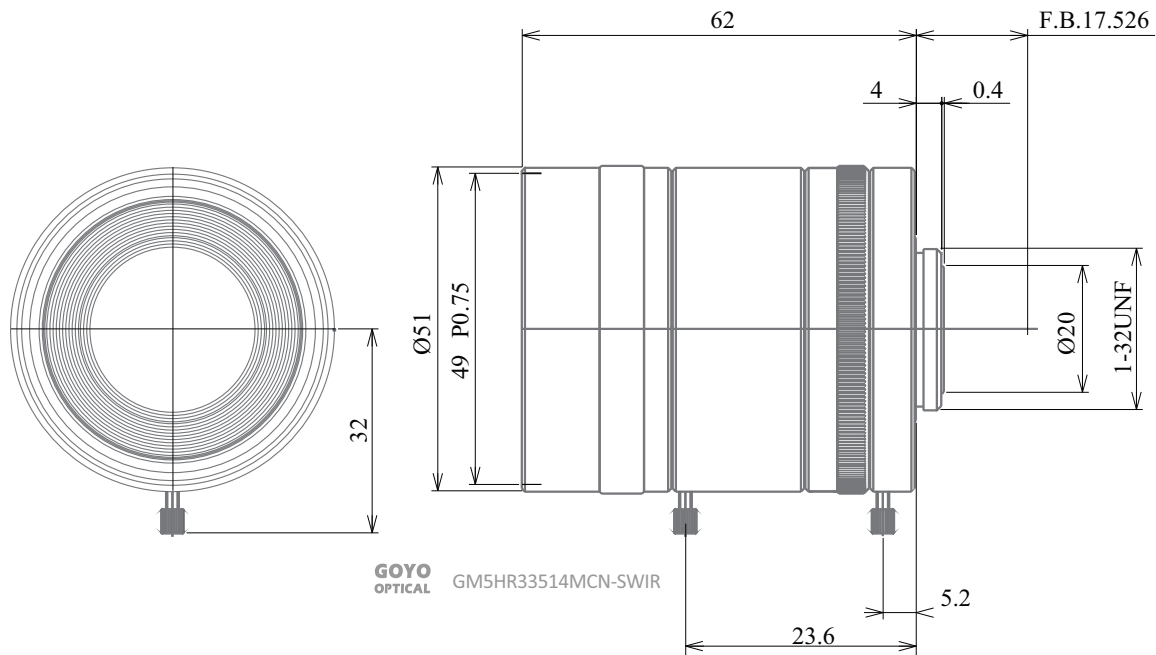

SWIR (Short Wave IR) 2/3" Fixed-Focal

GM5HR33514MCN-SWIR

Part No.	GM5HR33514MCN-SWIR
Focal Length	35mm
Iris Range	f/1.4-22
Lens Format	2/3"
MOD	250mm
Mount	C
Filter Thread	M49 x P0.75
Angle of View (HxV) 2/3"	10.4° x 7.8°
Weight	230g
Dimension (DxL)	Ø51 x 62.0