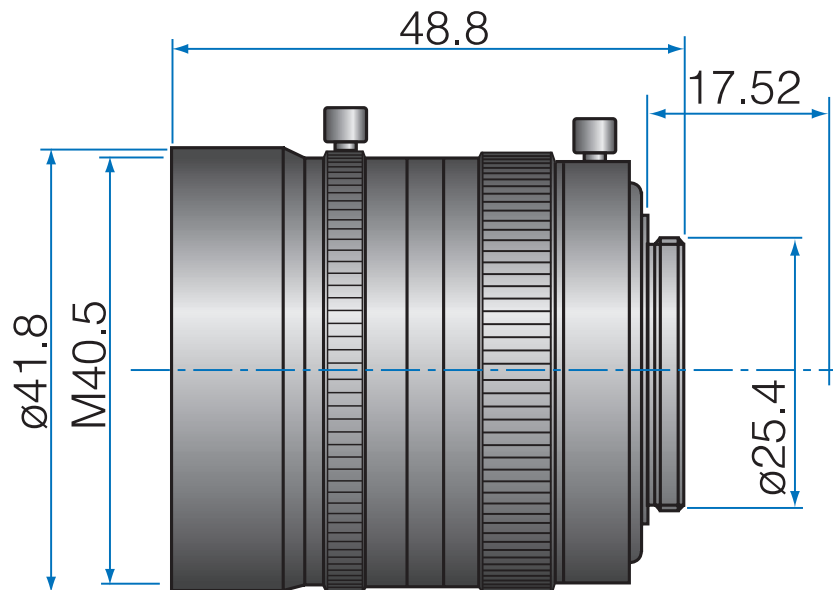

High Speed 1" Fixed-Focal  
**GMY42595MCN**

Part No.	GMY42595MCN
Focal Length	25mm
Iris Range	f/0.95-16
Lens Format	1"
Resolution	100 lp/mm
MOD	450mm
Mount	C
Filter Thread	M40.5xP0.5
Angle of View (HxVxD) 1"	28 x 21 x 36
Weight	120g
Dimension (DxL)	$\varnothing 42 \times 45$