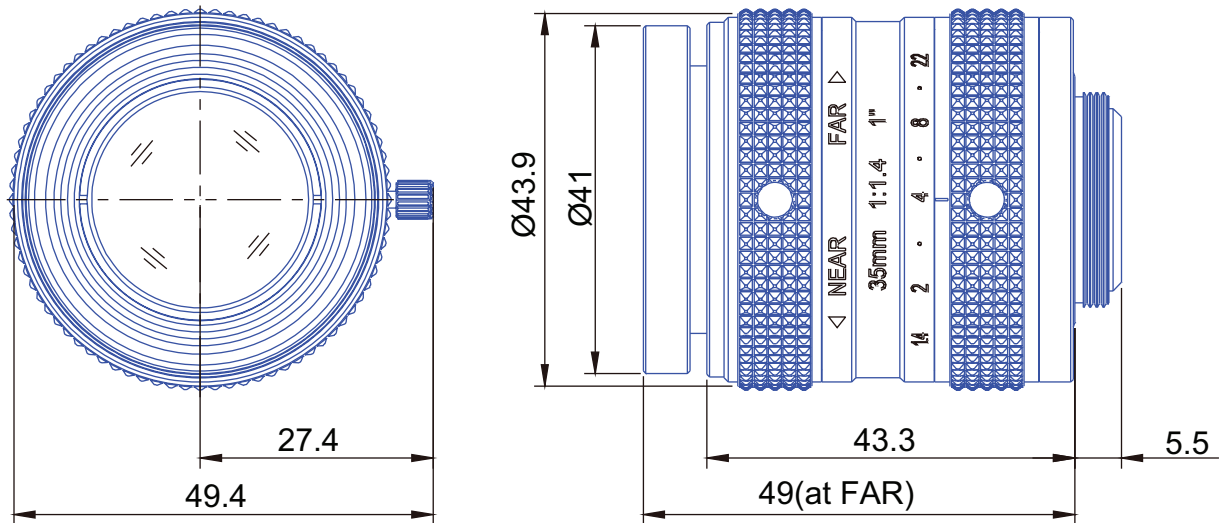

12 MP 1" Fixed-Focal

GM12HR43514MCN

Part No.	GM12HR43514MCN
Focal Length	35mm
Iris Range	f/1.4-22
Lens Format	1"
Resolution	260 lp/mm
MOD	450mm
Mount	C
Filter Thread	M39 x P0.5
Angle of View (HxV) 1"	20°7' x 51°6'
Weight	155g
Dimension (DxL)	Ø43 x 49