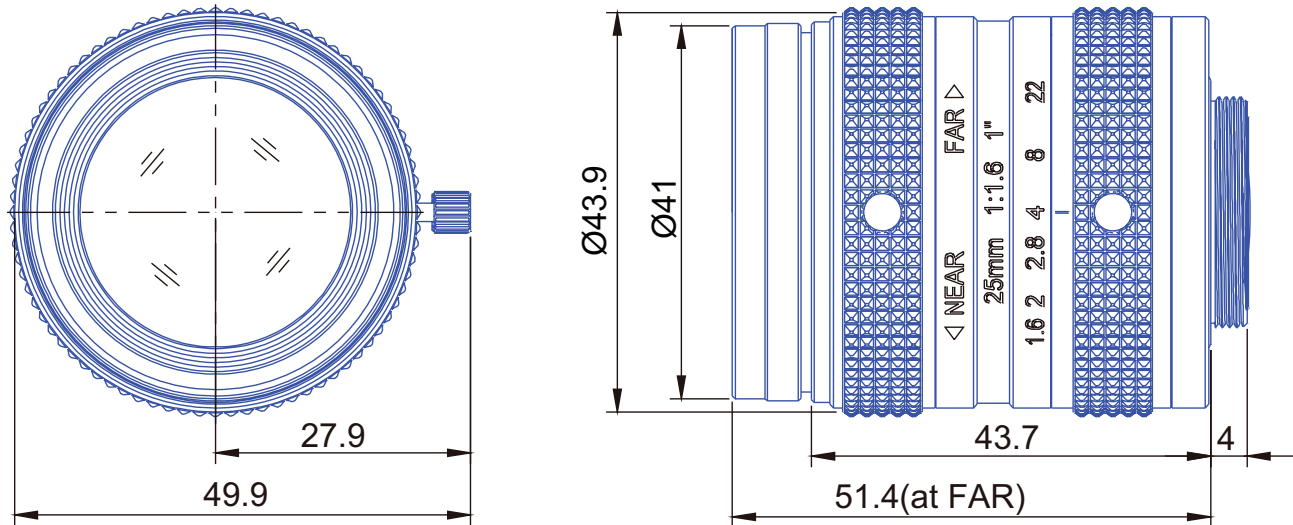

12 MP 1" Fixed-Focal

GM12HR42516MCN

Part No.	GM12HR42516MCN
Focal Length	25mm
Iris Range	f/1.6-22
Lens Format	1"
Resolution	260 lp/mm
MOD	450mm
Mount	C
Filter Thread	M39 x P0.5
Angle of View (HxVxD) 1"	29° x 21°8' x 35°52'
Weight	160g
Dimension (DxL)	Ø43 x 52