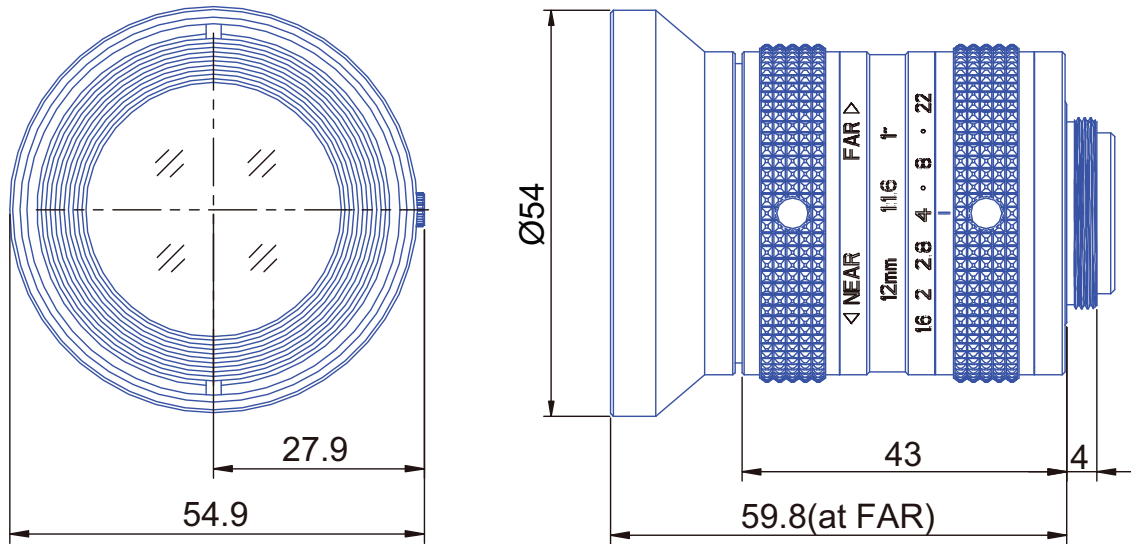

12 MP 1" Fixed-Focal

GM12HR41216MCN

Part No.	GM12HR41216MCN
Focal Length	12mm
Iris Range	f/1.6-22
Lens Format	1"
Resolution	260 lp/mm
MOD	200mm
Mount	C
Filter Thread	M52 x P0.75
Angle of View (HxV) 1"	57°1' x 44°1'
Weight	190g
Dimension (DxL)	Ø54 x 61