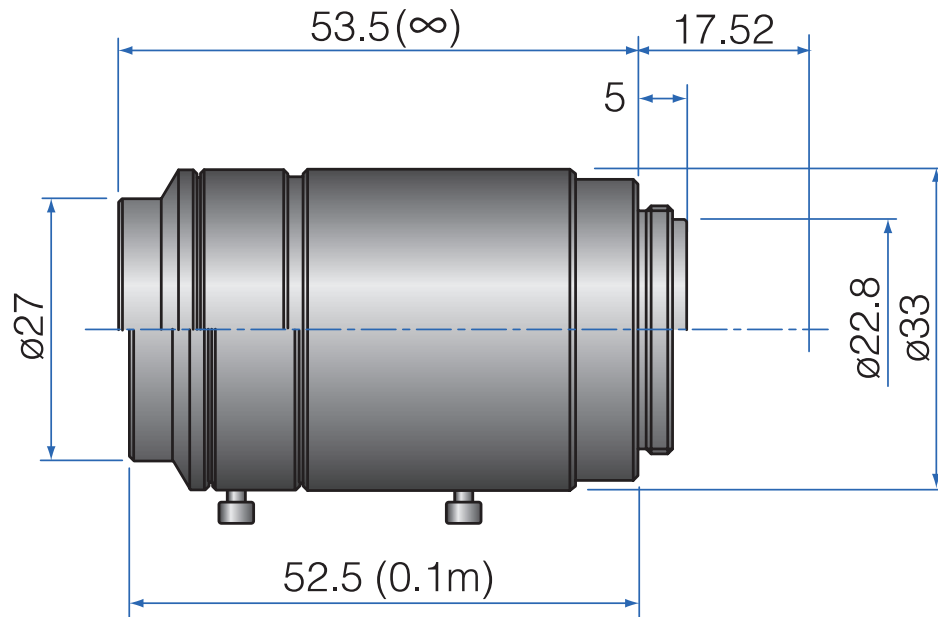

10 MP 2/3" Fixed-Focal

GM10HR31218MCN

Part No.	GM10HR31218MCN
Focal Length	12mm
Iris Range	f/1.8-11
Lens Format	2/3"
Resolution	200 lp/mm
MOD	100mm
Mount	C
Filter Thread	M25.5xP0.5
Angle of View (HxVxD) 2/3"	39°1' x 29°8' x 47°8'
Weight	105g
Dimension (DxL)	$\varnothing 33 \times 53.5$