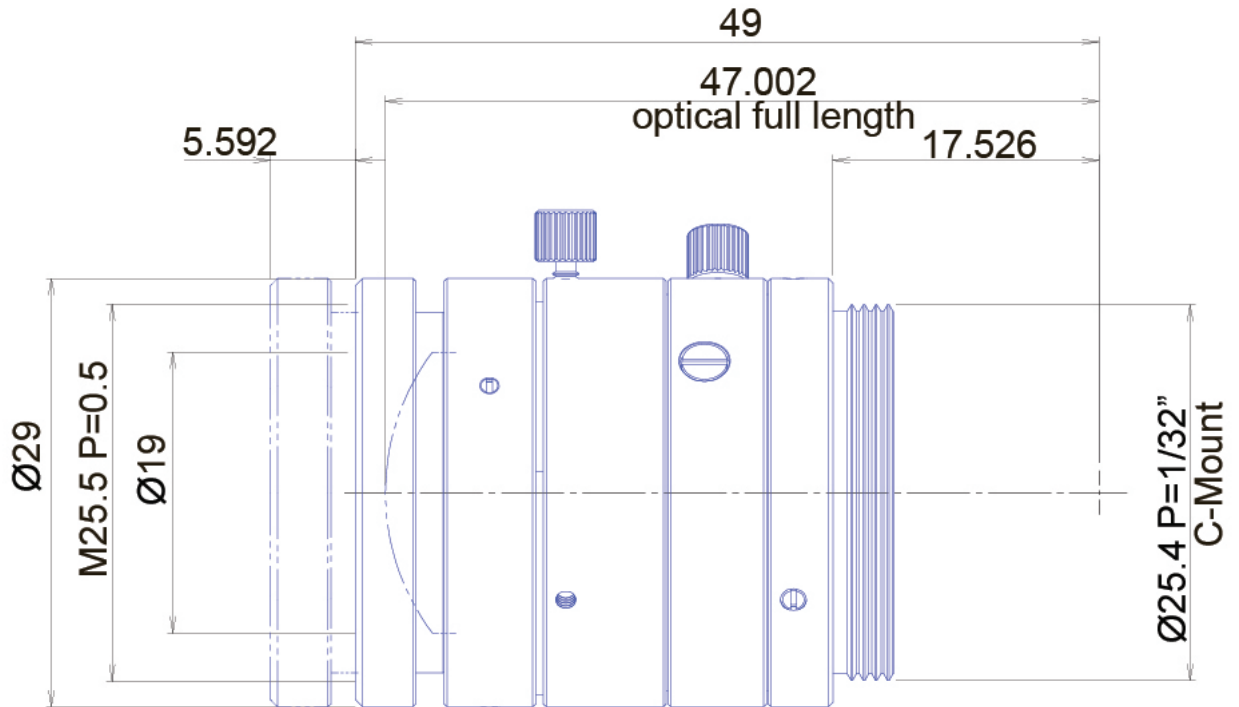

6 MP 2/3"

GM6HR33520MCN

www.GoyoLenses.com

Info@GoyoLenses.com

1-630-566-0580

Part No.	GM6HR33520MCN
Focal Length	35mm
Iris Range	f/2 - Close
Lens Format	2/3"
MOD	300mm
Mount	C
Filter Thread	M25.5 x P0.5
Angle of View	14.4° x 10.8°
Dimension (DxL)	Ø29 x 40