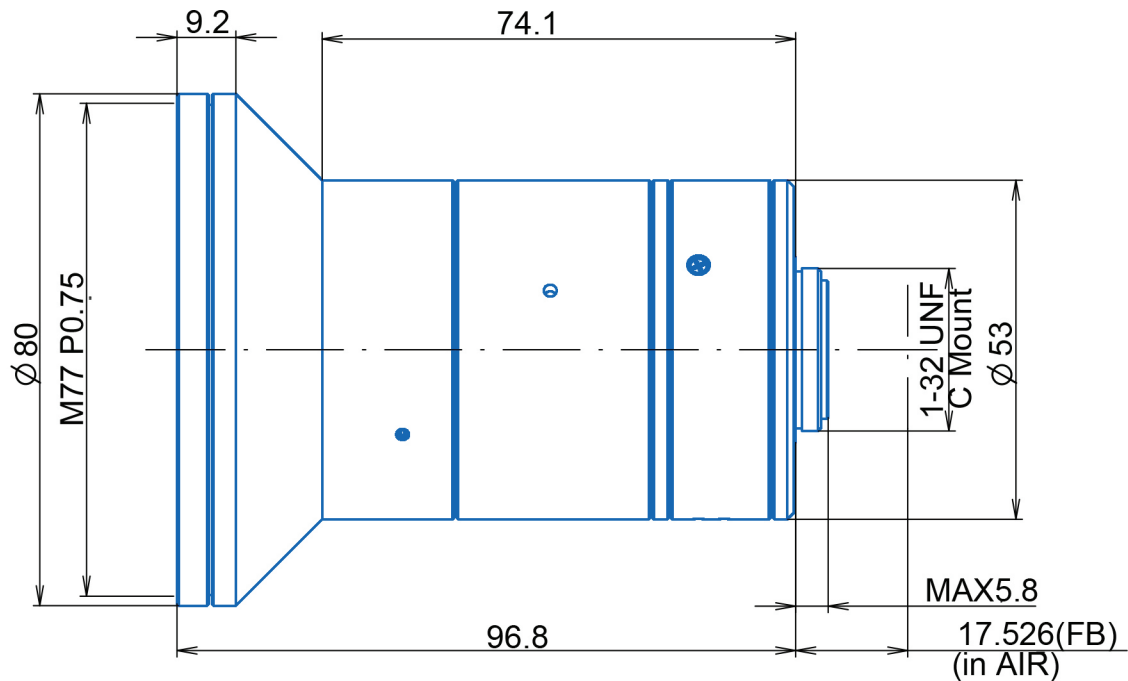

12 MP 1.1" Fixed-Focal

## GM12HR58018MCN

Part No.	GAZMP31166M
Focal Length	8mm
Iris Range	f/1.8 - 22
Lens Format	1.1"
MOD	300mm
Mount	C
Filter Thread	M77 x P0.75
Angle of View	83°5' x 66°7'
Weight	500g
Dimension (DxL)	Ø80 x 96.8