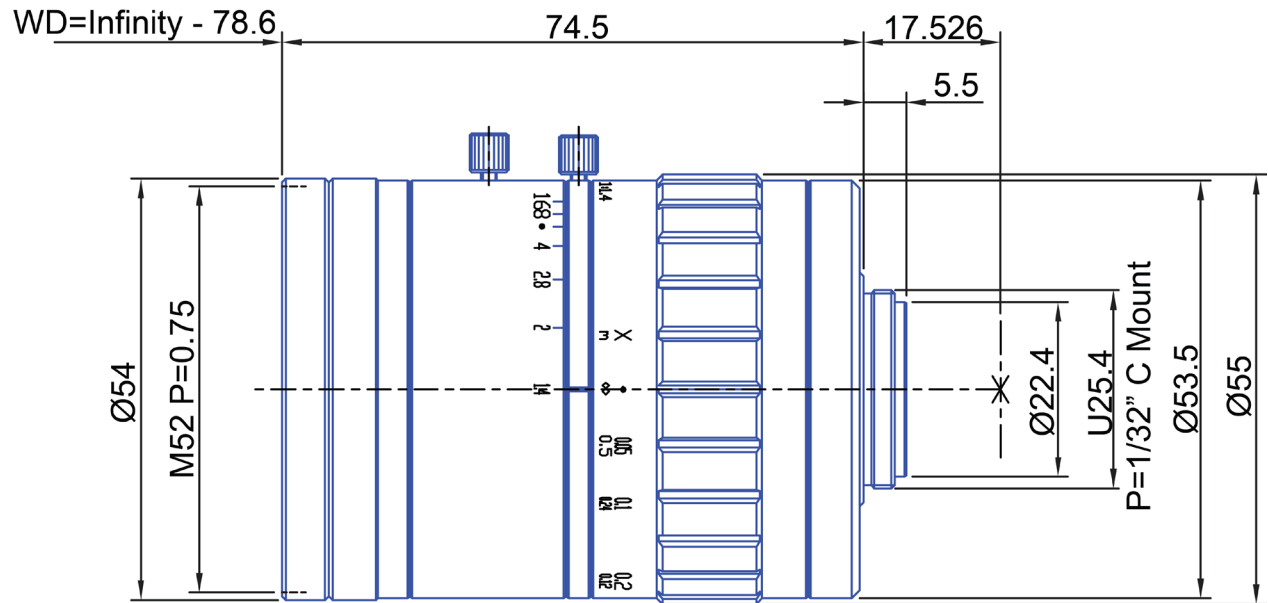

12 MP 1.1" Fixed-Focal

## GM12HR52514MCN

Part No.	GM12HR52514MCN
Focal Length	25mm
Iris Range	f/1.8-16
Lens Format	1.1"
Resolution	260 lp/mm
MOD	80mm
Mount	C
Filter Thread	M52 X P0.75
Angle of View (HxVxD) 1.1"	27°06' x 27°06'
Weight	300g
Dimension (DxL)	Ø55 x 74.5