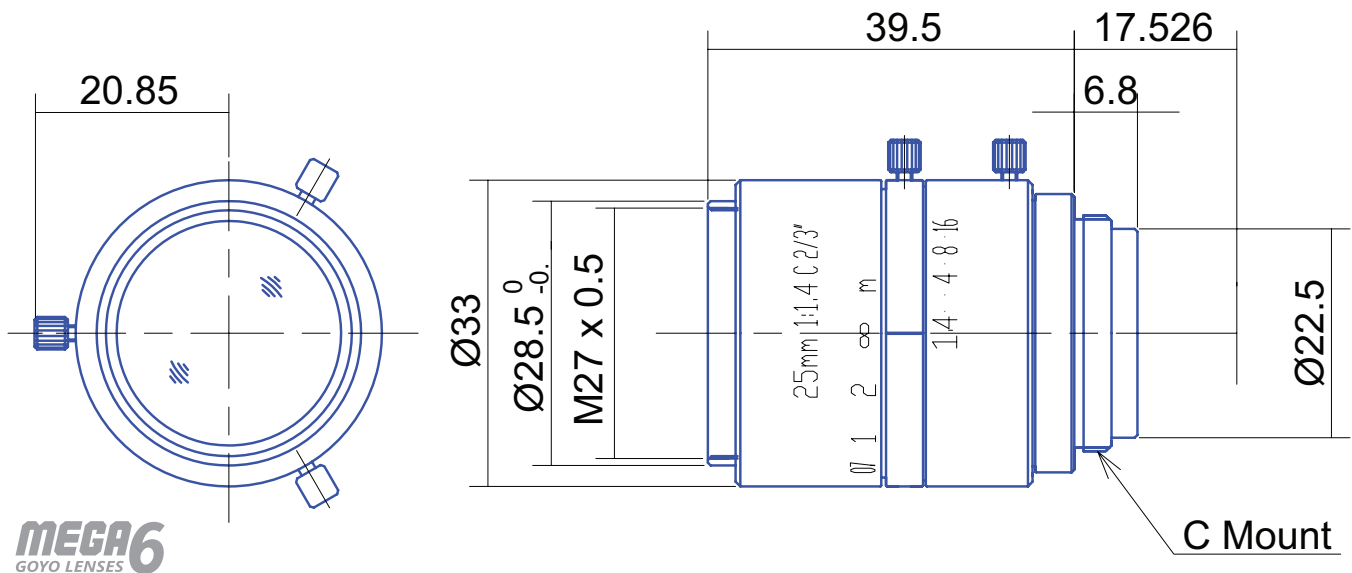

6 MP 2/3" Fixed-Focal

GM6HR38014MCN

MEGA6
GOYO LENSES

Part No.	GM6HR38014MCN
Focal Length	8mm
Iris Range	f/1.4-16
Lens Format	2/3"
Resolution	170 lp/mm
MOD	100mm
Mount	C
Filter Thread	M27 x P0.5
Angle of View (HxVxD) 2/3"	56.6° x 43.95° x 67.22°
Dimension (DxL)	Ø31 x 41

6 MP 2/3" Fixed-Focal

GM6HR31214MCN

MEGA6
GOYO LENSES

Part No.	GM6HR31214MCN
Focal Length	12mm
Iris Range	f/1.4-16
Lens Format	2/3"
Resolution	170 lp/mm
MOD	150mm
Mount	C
Filter Thread	M27 x P0.5
Angle of View (HxVxD) 2/3"	38.25° x 29.14° x 46.71°
Dimension (DxL)	Ø31 x 37

6 MP 2/3" Fixed-Focal

GM6HR31614MCN

Part No.	GM6HR31614MCN
Focal Length	16mm
Iris Range	f/1.4-16
Lens Format	2/3"
Resolution	170 lp/mm
MOD	200mm
Mount	C
Filter Thread	M27 x P0.5
Angle of View (HxVxD) 2/3"	30.3° x 16.05° x 37.33°
Dimension (DxL)	Ø33 x 36.5

6 MP 2/3" Fixed-Focal

GM6HR32514MCN

Part No.	GM6HR32514MCN
Focal Length	25mm
Iris Range	f/1.4-16
Lens Format	2/3"
Resolution	170 lp/mm
MOD	200mm
Mount	C
Filter Thread	M27 x P0.5
Angle of View (HxVxD) 2/3"	19.57° x 14.75° x 24.3°
Dimension (DxL)	Ø33 x 39.5