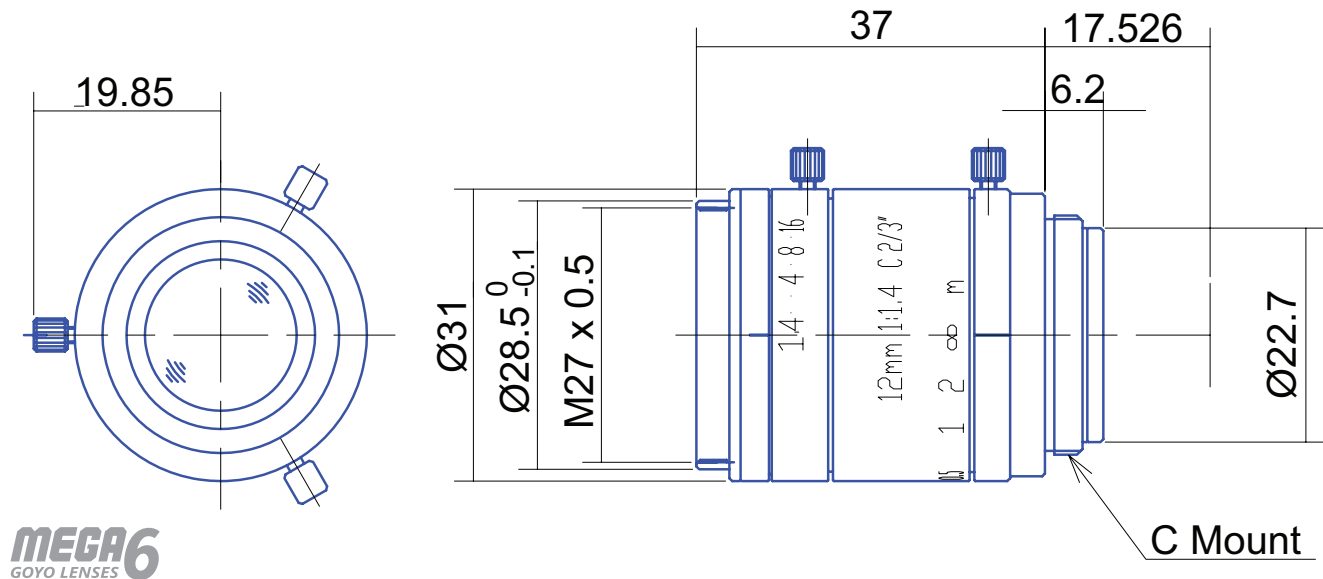

6 MP 2/3" Fixed-Focal

GM6HR38014MCN

MEGA6
GOYO LENSES

Part No.	GM6HR38014MCN
Focal Length	8mm
Iris Range	f/1.4-16
Lens Format	2/3"
Resolution	170 lp/mm
MOD	100mm
Mount	C
Filter Thread	M27 x P0.5
Angle of View (HxVxD) 2/3"	56.6° x 43.95° x 67.22°
Dimension (DxL)	Ø31 x 41

6 MP 2/3" Fixed-Focal

GM6HR31214MCN

MEGA6
GOYO LENSES

Part No.	GM6HR31214MCN
Focal Length	12mm
Iris Range	f/1.4-16
Lens Format	2/3"
Resolution	170 lp/mm
MOD	150mm
Mount	C
Filter Thread	M27 x P0.5
Angle of View (HxVxD) 2/3"	38.25° x 29.14° x 46.71°
Dimension (DxL)	Ø31 x 37

6 MP 2/3" Fixed-Focal

GM6HR31614MCN

Part No.	GM6HR31614MCN
Focal Length	16mm
Iris Range	f/1.4-16
Lens Format	2/3"
Resolution	170 lp/mm
MOD	200mm
Mount	C
Filter Thread	M27 x P0.5
Angle of View (HxVxD) 2/3"	30.3° x 16.05° x 37.33°
Dimension (DxL)	Ø33 x 36.5

6 MP 2/3" Fixed-Focal

GM6HR32514MCN

Part No.	GM6HR32514MCN
Focal Length	25mm
Iris Range	f/1.4-16
Lens Format	2/3"
Resolution	170 lp/mm
MOD	200mm
Mount	C
Filter Thread	M27 x P0.5
Angle of View (HxVxD) 2/3"	19.57° x 14.75° x 24.3°
Dimension (DxL)	Ø33 x 39.5