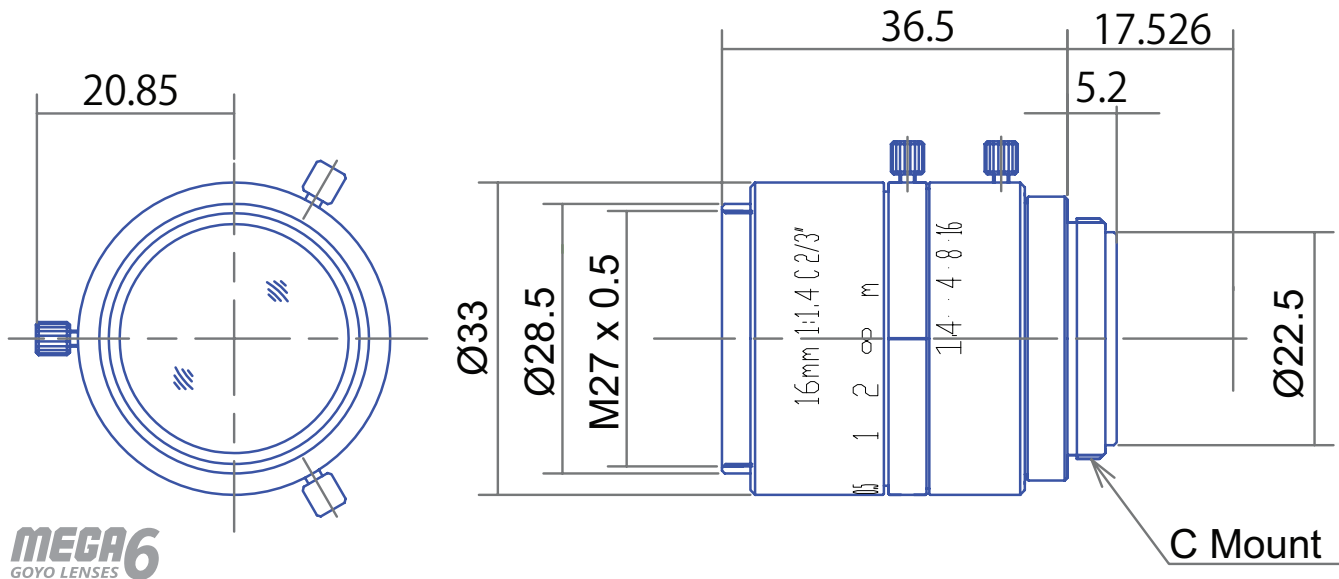

6 MP 2/3" Fixed-Focal

GM6HR38014MCN

MEGA6
GOYO LENSES

Part No.	GM6HR38014MCN
Focal Length	8mm
Iris Range	f/1.4-16
Lens Format	2/3"
Resolution	170 lp/mm
MOD	100mm
Mount	C
Filter Thread	M27 x P0.5
Angle of View (HxVxD) 2/3"	56.6° x 43.95° x 67.22°
Dimension (DxL)	Ø31 x 41

6 MP 2/3" Fixed-Focal

GM6HR31214MCN

MEGA6
GOYO LENSES

Part No.	GM6HR31214MCN
Focal Length	12mm
Iris Range	f/1.4-16
Lens Format	2/3"
Resolution	170 lp/mm
MOD	150mm
Mount	C
Filter Thread	M27 x P0.5
Angle of View (HxVxD) 2/3"	38.25° x 29.14° x 46.71°
Dimension (DxL)	Ø31 x 37

6 MP 2/3" Fixed-Focal

GM6HR31614MCN

Part No.	GM6HR31614MCN
Focal Length	16mm
Iris Range	f/1.4-16
Lens Format	2/3"
Resolution	170 lp/mm
MOD	200mm
Mount	C
Filter Thread	M27 x P0.5
Angle of View (HxVxD) 2/3"	30.3° x 16.05° x 37.33°
Dimension (DxL)	Ø33 x 36.5

6 MP 2/3" Fixed-Focal

GM6HR32514MCN

Part No.	GM6HR32514MCN
Focal Length	25mm
Iris Range	f/1.4-16
Lens Format	2/3"
Resolution	170 lp/mm
MOD	200mm
Mount	C
Filter Thread	M27 x P0.5
Angle of View (HxVxD) 2/3"	19.57° x 14.75° x 24.3°
Dimension (DxL)	Ø33 x 39.5