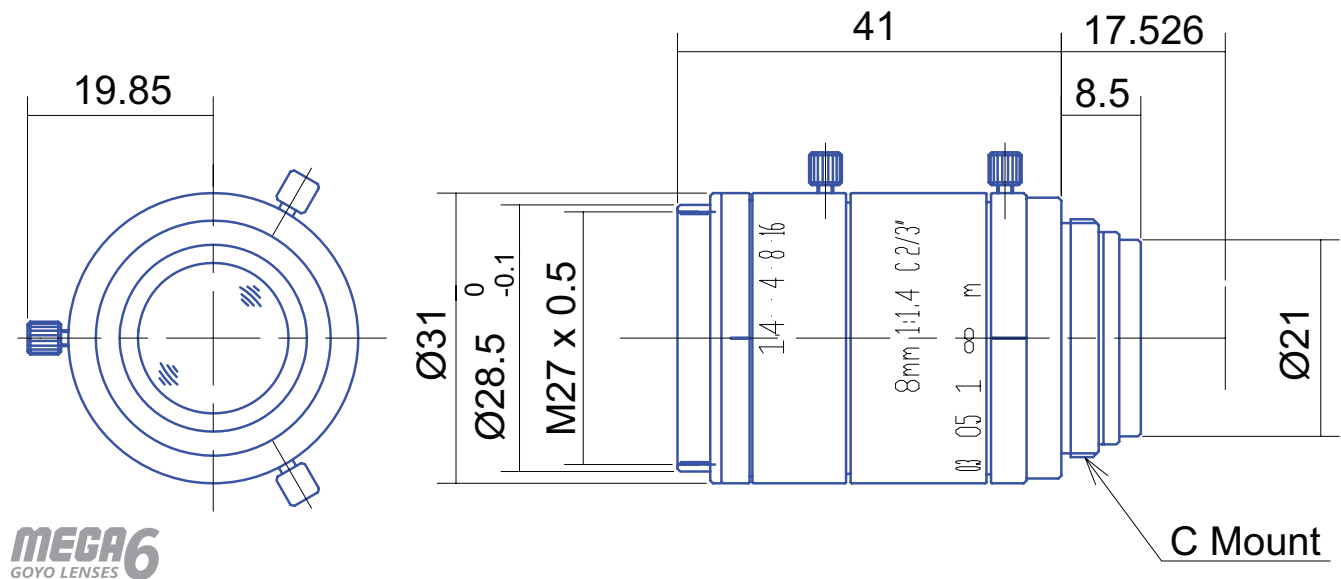

6 MP 2/3" Fixed-Focal

GM6HR38014MCN

MEGA6
GOYO LENSES

Part No.	GM6HR38014MCN
Focal Length	8mm
Iris Range	f/1.4-16
Lens Format	2/3"
Resolution	170 lp/mm
MOD	100mm
Mount	C
Filter Thread	M27 x P0.5
Angle of View (HxVxD) 2/3"	56.6° x 43.95° x 67.22°
Dimension (DxL)	Ø31 x 41

6 MP 2/3" Fixed-Focal

GM6HR31214MCN

MEGA6
GOYO LENSES

Part No.	GM6HR31214MCN
Focal Length	12mm
Iris Range	f/1.4-16
Lens Format	2/3"
Resolution	170 lp/mm
MOD	150mm
Mount	C
Filter Thread	M27 x P0.5
Angle of View (HxVxD) 2/3"	38.25° x 29.14° x 46.71°
Dimension (DxL)	Ø31 x 37

6 MP 2/3" Fixed-Focal

GM6HR31614MCN

Part No.	GM6HR31614MCN
Focal Length	16mm
Iris Range	f/1.4-16
Lens Format	2/3"
Resolution	170 lp/mm
MOD	200mm
Mount	C
Filter Thread	M27 x P0.5
Angle of View (HxVxD) 2/3"	30.3° x 16.05° x 37.33°
Dimension (DxL)	Ø33 x 36.5

6 MP 2/3" Fixed-Focal

GM6HR32514MCN

Part No.	GM6HR32514MCN
Focal Length	25mm
Iris Range	f/1.4-16
Lens Format	2/3"
Resolution	170 lp/mm
MOD	200mm
Mount	C
Filter Thread	M27 x P0.5
Angle of View (HxVxD) 2/3"	19.57° x 14.75° x 24.3°
Dimension (DxL)	Ø33 x 39.5