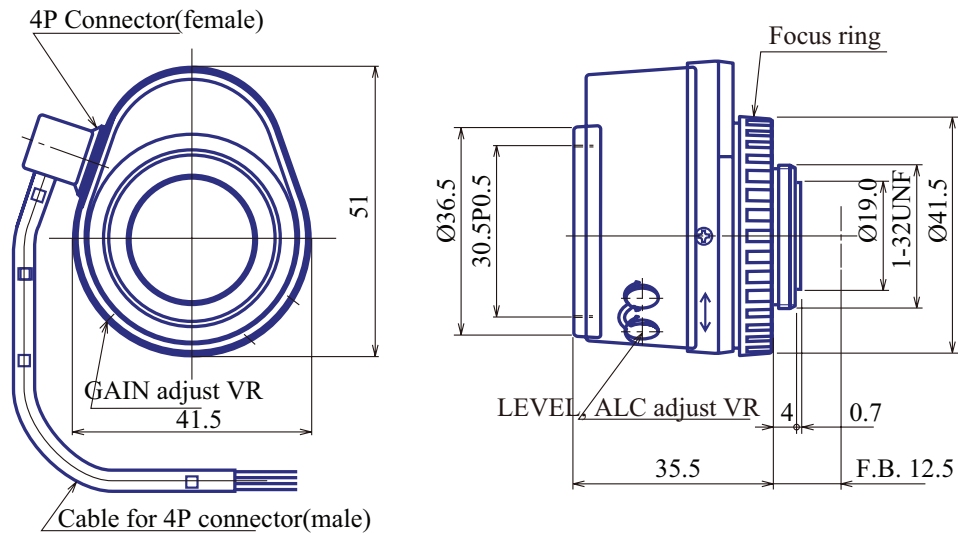

Auto Iris 1/3" Fixed-Focal GAT12813AS

Part No.	GAT12813AS
Focal Length	2.8mm
Iris Range	f/1.4-360
Lens Format	1/3"
MOD	200mm
Mount	CS
Filter Thread	M30.5 x P0.5
Angle of View (HxV) 1/3"	92° x 71.7°
Weight	50g
Dimension (DxL)	Ø51 x 42 x 36