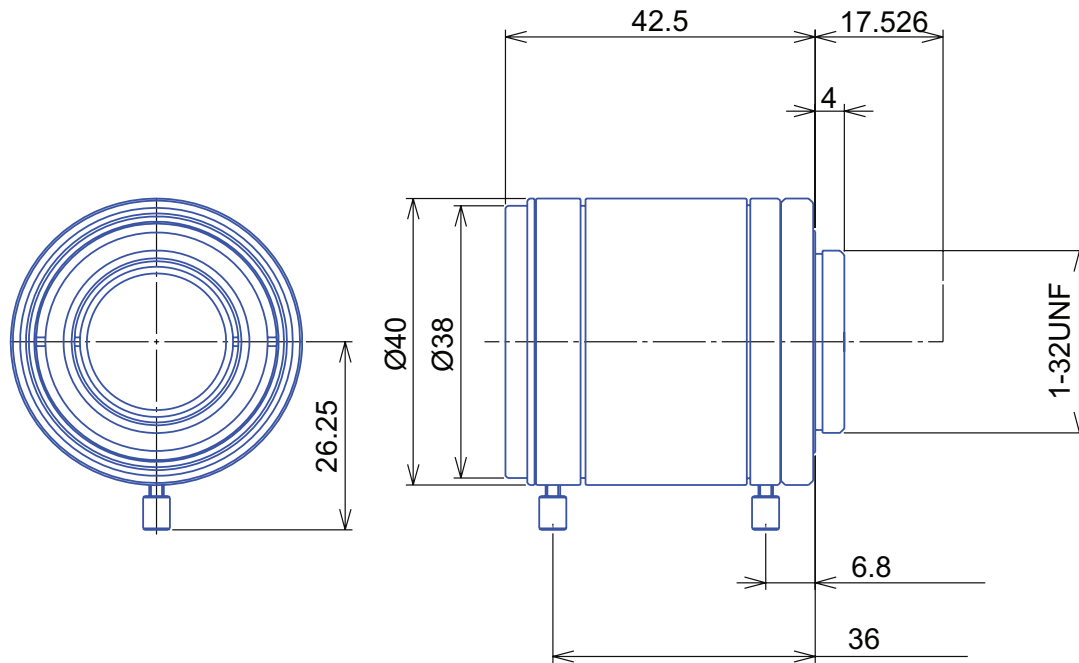

SWIR (Short Wave IR) 1" Fixed-Focal

GMTHR43514MCN-SWIR

Part No.	GMTHR43514MCN-SWIR
Focal Length	35mm
Iris Range	f/1.4-22
Lens Format	1"
MOD	300mm
Mount	C
Filter Thread	M35.5 x P0.5
Angle of View (HxVxD) 1"	20.9° x 16.0° x 26.0°
Weight	225g
Dimension (DxL)	Ø40 x 42.5