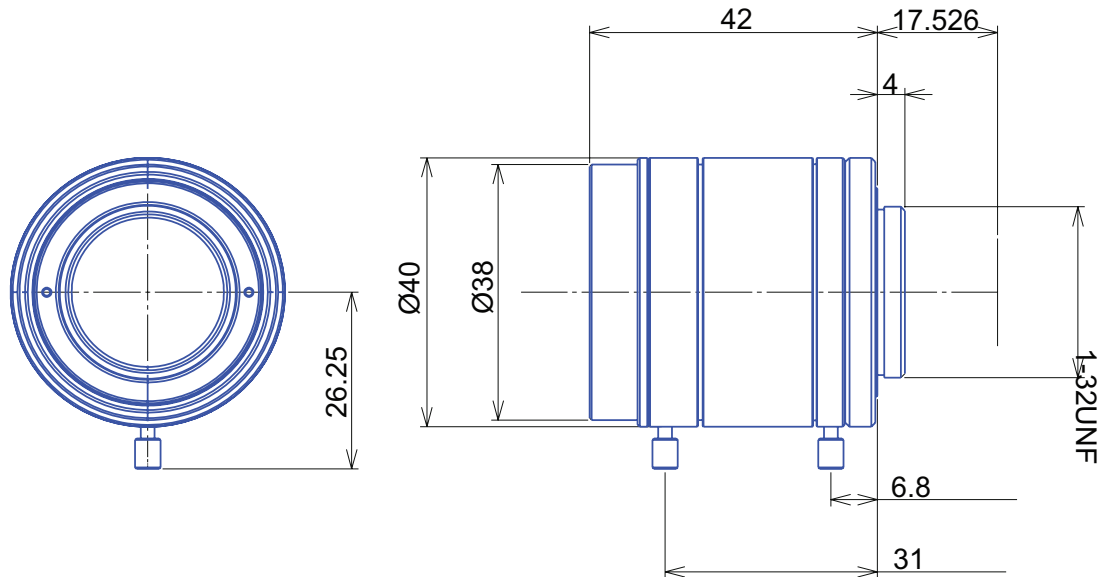

3 MP 1" Fixed-Focal

## GMTHR41614MCN

Part No.	GMTHR41614MCN
Focal Length	16mm
Iris Range	f/1.4-16
Lens Format	1"
Resolution	140 lp/mm
MOD	300mm
Mount	C
Filter Thread	M35.5 x P0.5
Angle of View (HxVxD) 1"	44.5° x 33.8° x 54.6°
Weight	300g
Dimension (DxL)	Ø40 x 42