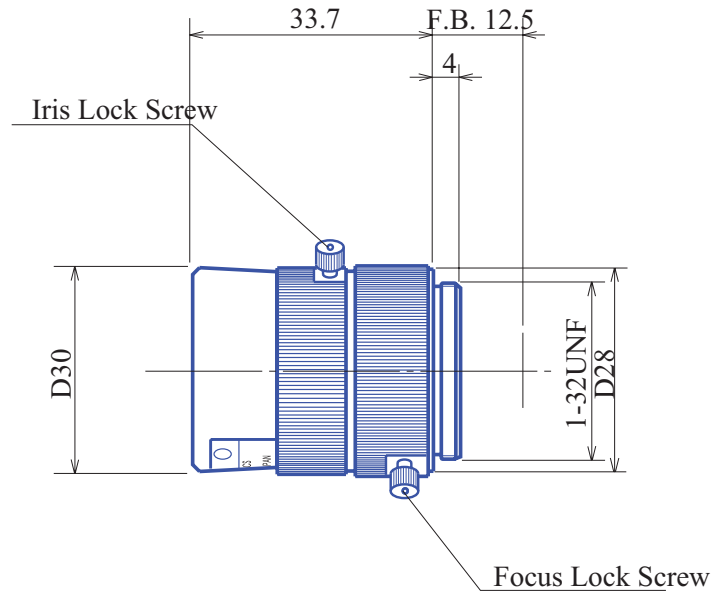

## CCTV 1/3" Fixed-Focal GMT18012S

Part No.	GMT18012S
Focal Length	8mm
Iris Range	f/1.2
Lens Format	1/3"
MOD	100mm
Mount	CS
Filter Thread	S30
Angle of View (HxV) 1/3"	37.5° x 27.7°
Weight	35g
Dimension (DxL)	Ø30 x 34