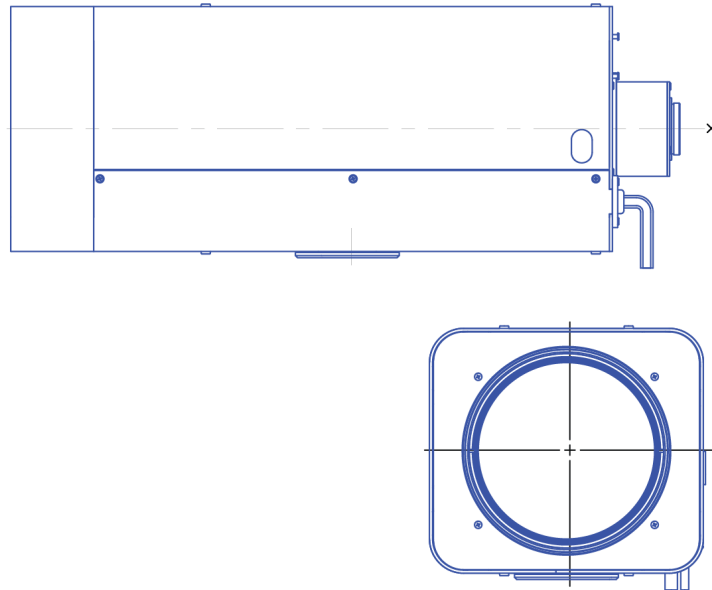

## 3 Motorized Zoom 1/2" Varifocal GAZ15825M

Part No.	GAZ15825M
Focal Length	15-825mm
Iris Range	f/5.7-Close
Lens Format	1/2"
MOD	5000mm
Mount	C
Filter Thread	M95 x P1.0
Angle of View (HxV) 1/2"	0.46° - 23.48°
Weight	4070g
Dimension (WxHxL)	Ø132 x 121 x 321