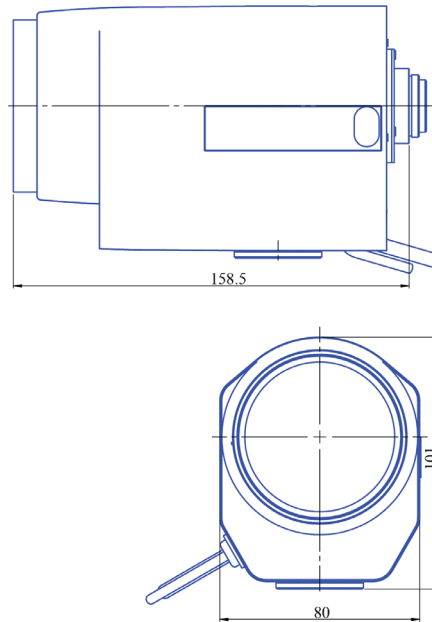

3 Motorized Zoom 1/2" Varifocal

GAZ13280M

Part No.	GAZ13280M
Focal Length	13-280mm
Iris Range	f/2.8-Close
Lens Format	1/2"
MOD	1800mm
Mount	C
Filter Thread	M67 x P0.75
Angle of View (HxV) 1/2"	1.37° - 26.76°
Weight	1150g
Dimension (WxHxL)	Ø80x 101 x 169