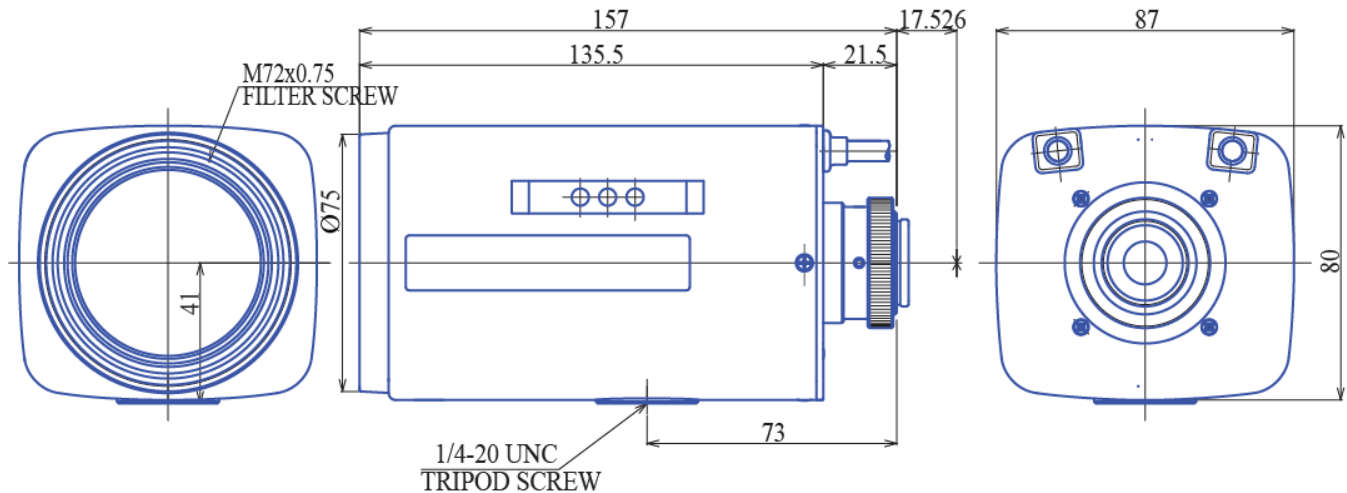

Motorized Zoom 1/2" Varifocal GAZMPDN280120

Part No.	GAZMPDN280120
Focal Length	8-120mm
Iris Range	f/1.8-360
Lens Format	1/2"
MOD	1500mm
Mount	C
Filter Thread	M72 x P0.75
Angle of View (HxV) 1/2"	43.2° x 32.8° x 52.9° - 3.1° x 2.3° x 3.8°
Weight	740g
Dimension (WxHxL)	Ø80 x 87 x 157