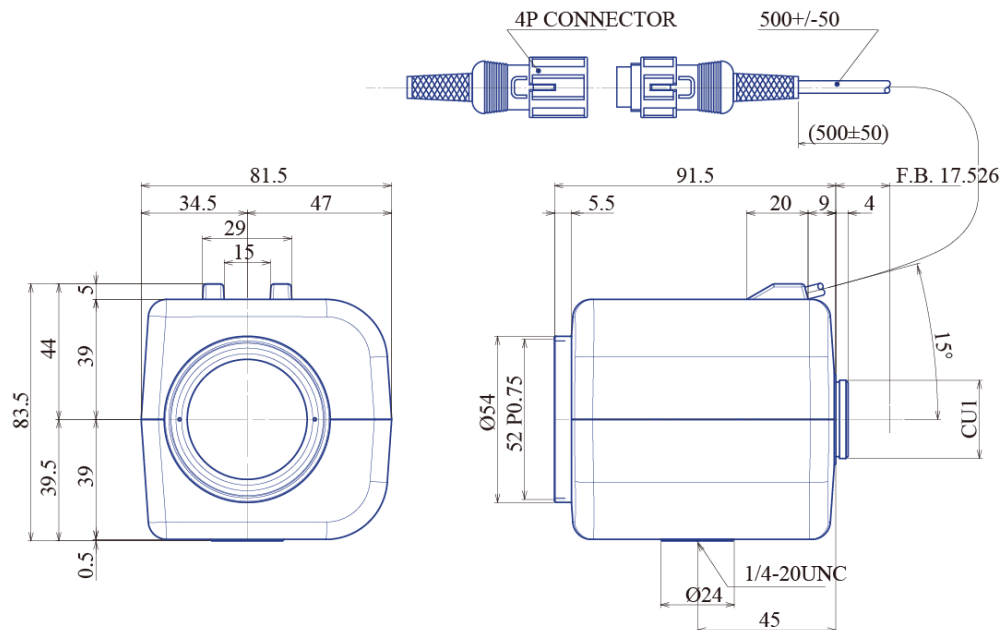

Motorized Zoom 1/2" Varifocal GAZMPDN280800

Part No.	GAZMPDN280800
Focal Length	8-80mm
Iris Range	f/1.6-Close
Lens Format	1/2"
MOD	100mm
Mount	C
Filter Thread	M52 x P0.75
Angle of View (HxV) 1/2"	46.6°x 34.3° - 4.7° x 3.6°
Weight	600g
Dimension (WxHxL)	Ø83.5 x 81.5 x 91.5