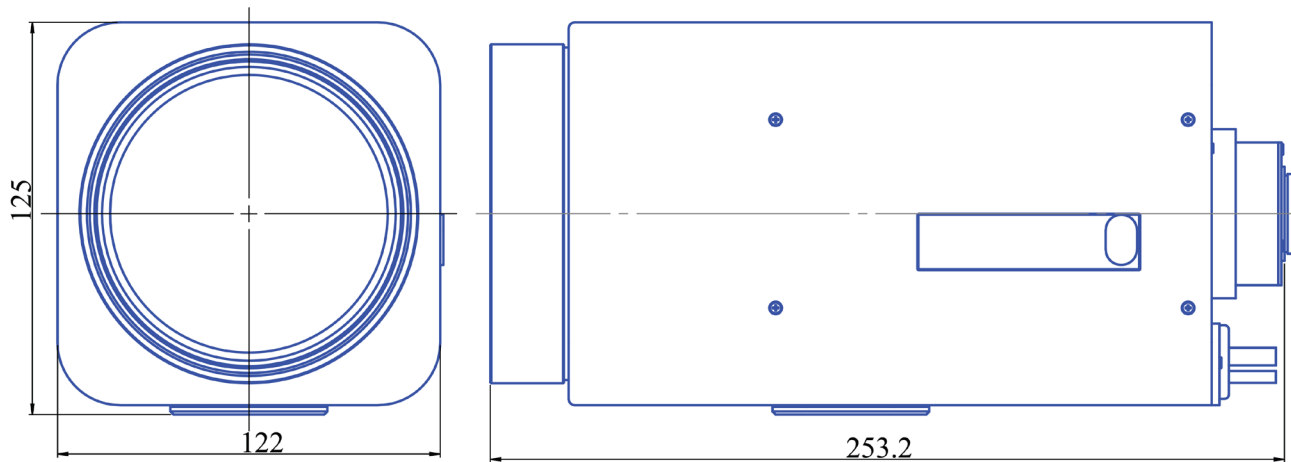

Motorized Zoom 1/2" Varifocal  
**GAZMP210330**

Part No.	GAZMP210330
Focal Length	10-330mm
Iris Range	f/1.5-560
Lens Format	1/2"
MOD	2900mm
Mount	C
Filter Thread	M105 x P1.0
Angle of View (HxV) 1/2"	1.13° x 34.99°
Weight	2990g
Dimension (WxHxL)	Ø122 x 125 x 261