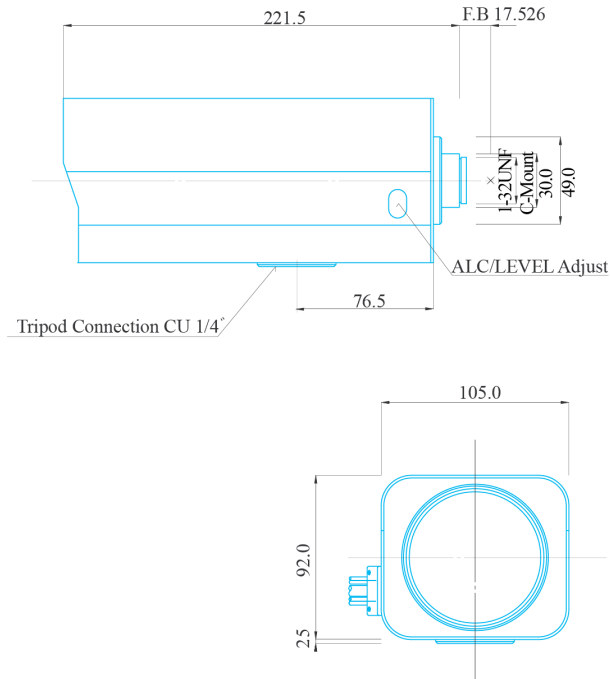

Motorized Zoom 1/2" Varifocal GAZDN10300

Part No.	GAZDN10300
Focal Length	10-300mm
Iris Range	f/2.8-360
Lens Format	1/2"
MOD	3000mm
Mount	C
Filter Thread	M82 x P0.75
Angle of View (HxV) 1/2"	35.5° x 27.0° - 1.2° x 0.9°
Weight	2000g
Dimension (WxHxL)	Ø105 x 92 x 225