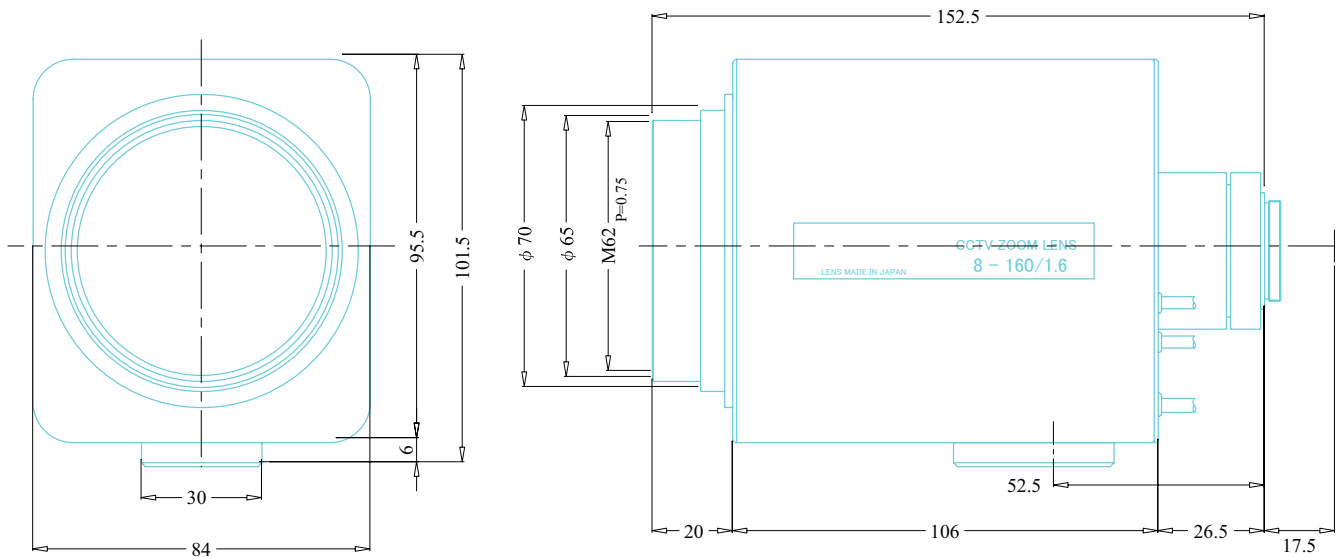

## Motorized Zoom 1/2" Varifocal GAZDN80160

Part No.	GAZDN80160
Focal Length	8-160mm
Iris Range	f/1.6-1000
Lens Format	1/2"
MOD	1500mm
Mount	C
Filter Thread	M62xP0.75
Angle of View (HxV) 1/2"	42.7° x 32.7° - 2.3° x 1.7°
Weight	1400g
Dimension (WxHxL)	Ø96 x 85 x 155