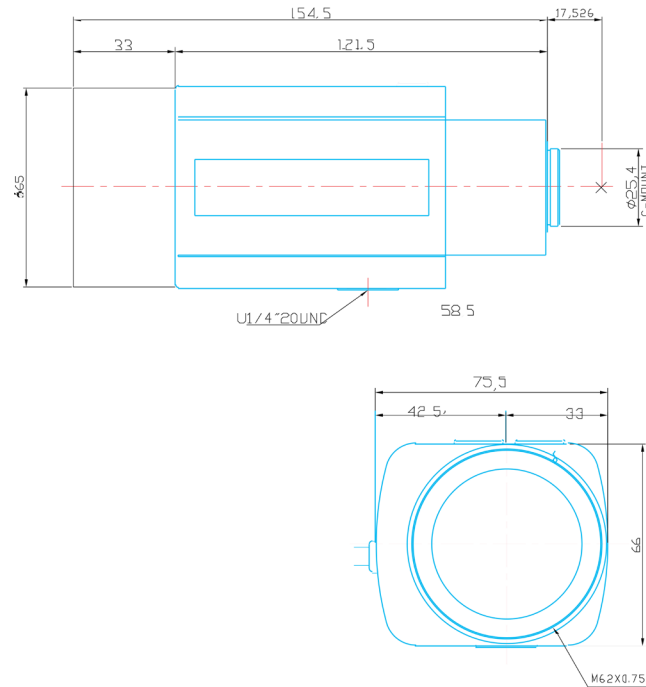

Motorized Zoom 1/2" Varifocal GAZDN86154

Part No.	GAZDN86154
Focal Length	8.6-154mm
Iris Range	f/2.5-360
Lens Format	1/2"
MOD	450mm
Mount	C
Filter Thread	M62 x P0.75
Angle of View (HxV) 1/2"	40.7° x 30.9° - 3.4° x 1.8°
Weight	850 g
Dimension (WxHxL)	Ø76 x 66 x 155