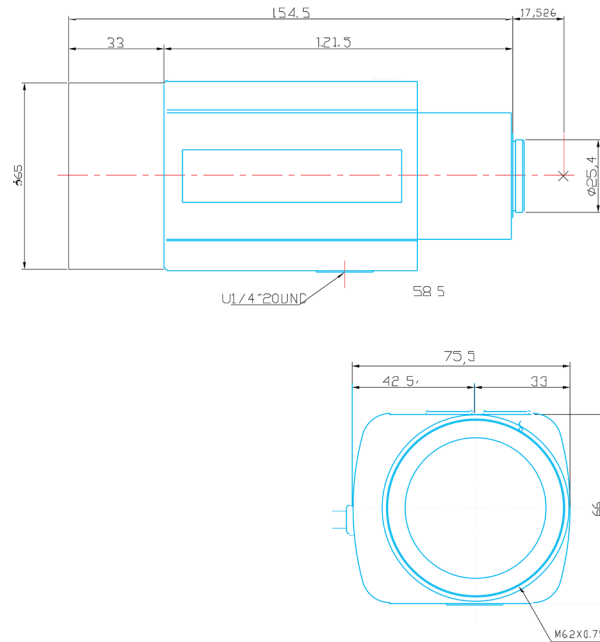

Motorized Zoom 1/2" Varifocal GAZDN85850

Part No.	GAZDN85850
Focal Length	8.5-85mm
Iris Range	f/1.5-360
Lens Format	1/2"
MOD	1500mm
Mount	C
Filter Thread	M62xP0.75
Angle of View (HxV) 1/2"	41.5° x 31.3° - 4.3° x 3.2°
Weight	850g
Dimension (WxHxL)	Ø76 x 66 x 135