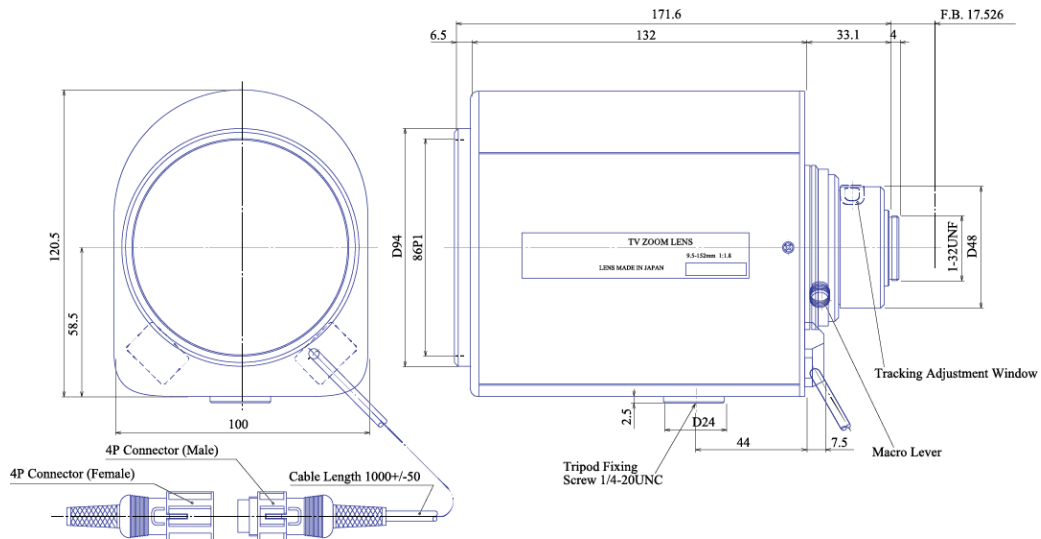

## Motorized Zoom 2/3" Varifocal GAZ95152

Part No.	GAZ95152
Focal Length	9.5-152mm
Iris Range	f/1.8-360
Lens Format	2/3"
MOD	1000mm
Mount	C
Filter Thread	M86xP1.0
Angle of View (HxV) 2/3"	49.7° x 33.4° - 3.3° x 2.5°
Weight	1500g
Dimension (WxHxL)	Ø125 x 100 x 175