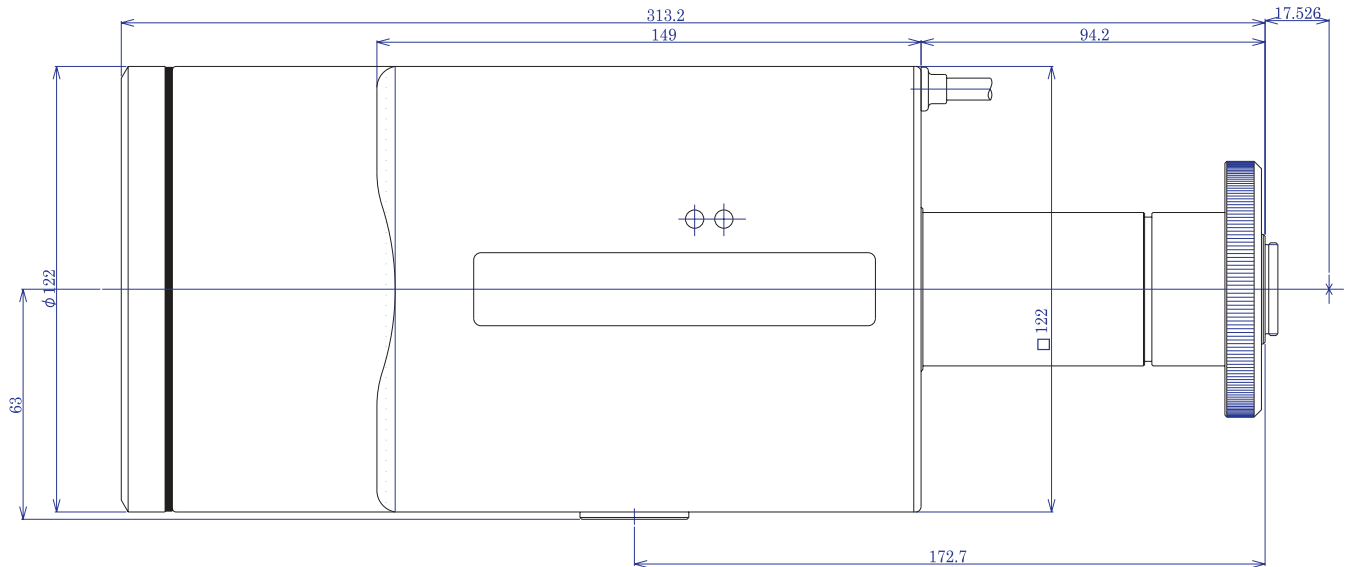

Motorized Zoom 1/2" Varifocal GAZ30750

Part No.	GAZ30750
Focal Length	30-750mm
Iris Range	f/4.6-720
Lens Format	1/2"
MOD	2500mm
Mount	C
Filter Thread	S104
Angle of View (HxV) 1/2"	11.8° x 8.8° - 0.50° x 0.37°
Weight	2750g
Dimension (WxHxL)	Ø122 x 122 x 315