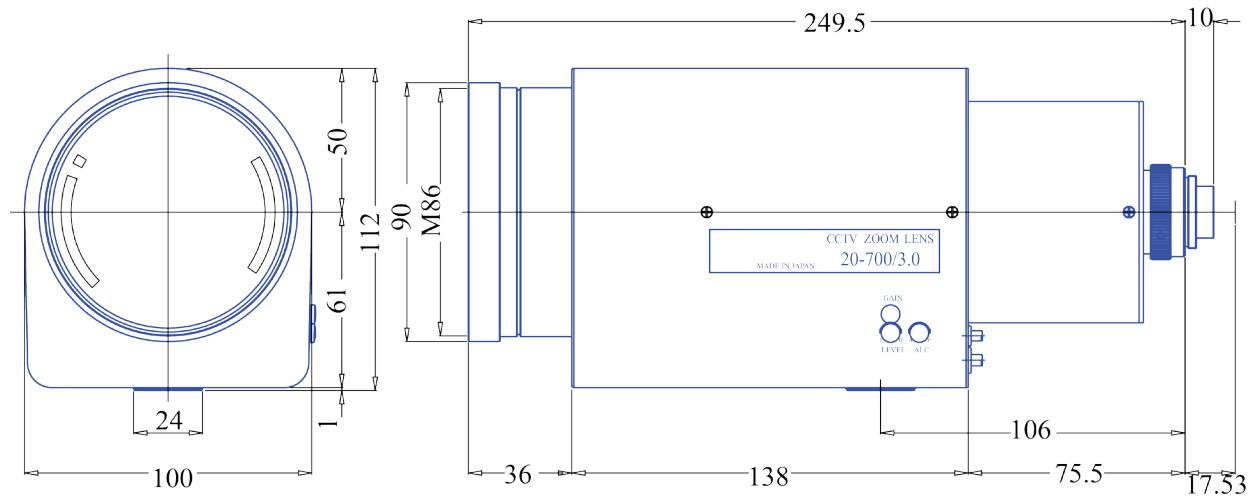

Motorized Zoom 1/2" Varifocal GAZ20700

Part No.	GAZ20700
Focal Length	20-700mm
Iris Range	f/3.0-1000
Lens Format	1/2"
MOD	3000mm
Mount	C
Filter Thread	M86 x P1.0
Angle of View (HxV) 1/2"	13.24° x 17.65° - 0.40° x 0.53°
Weight	2000g
Dimension (WxHxL)	Ø100 x 112 x 249.5