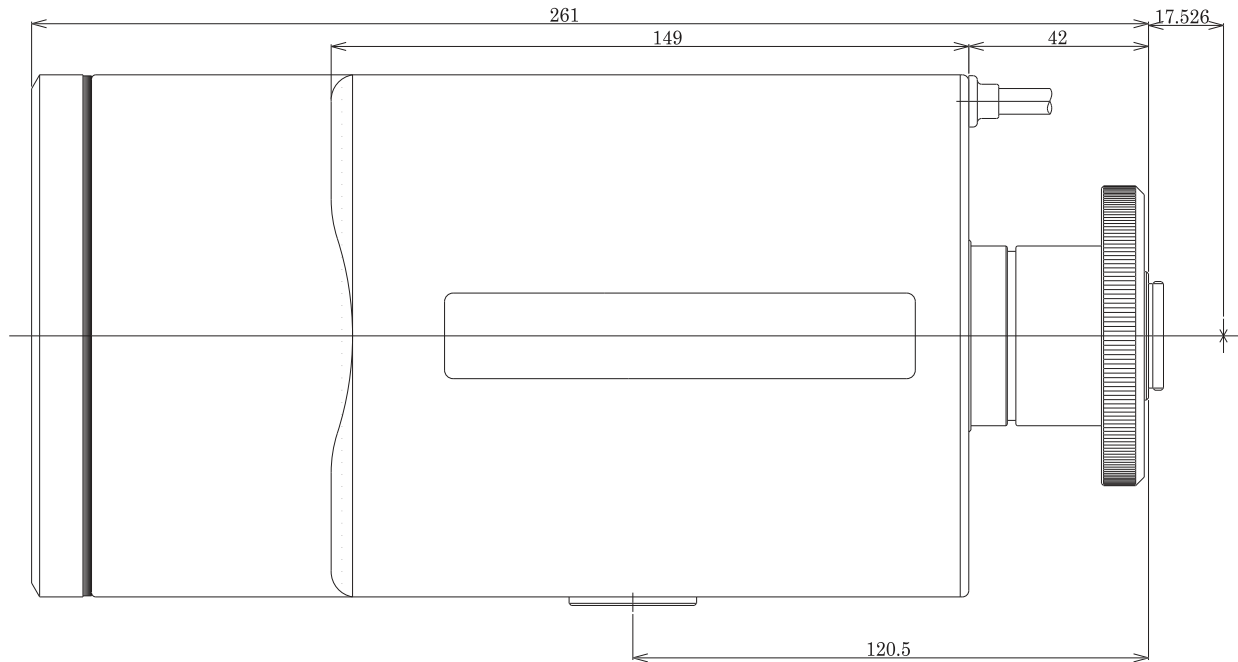

## Motorized Zoom 1/2" Varifocal GAZ15375

Part No.	GAZ15375
Focal Length	15-375mm
Iris Range	f/12.3-360
Lens Format	1/2"
MOD	2500mm
Mount	C
Filter Thread	S104
Angle of View (HxV) 1/2"	23.2° x 17.6° - 0.9° x 0.7°
Weight	2600g
Dimension (WxHxL)	Ø122 x 122 x 261