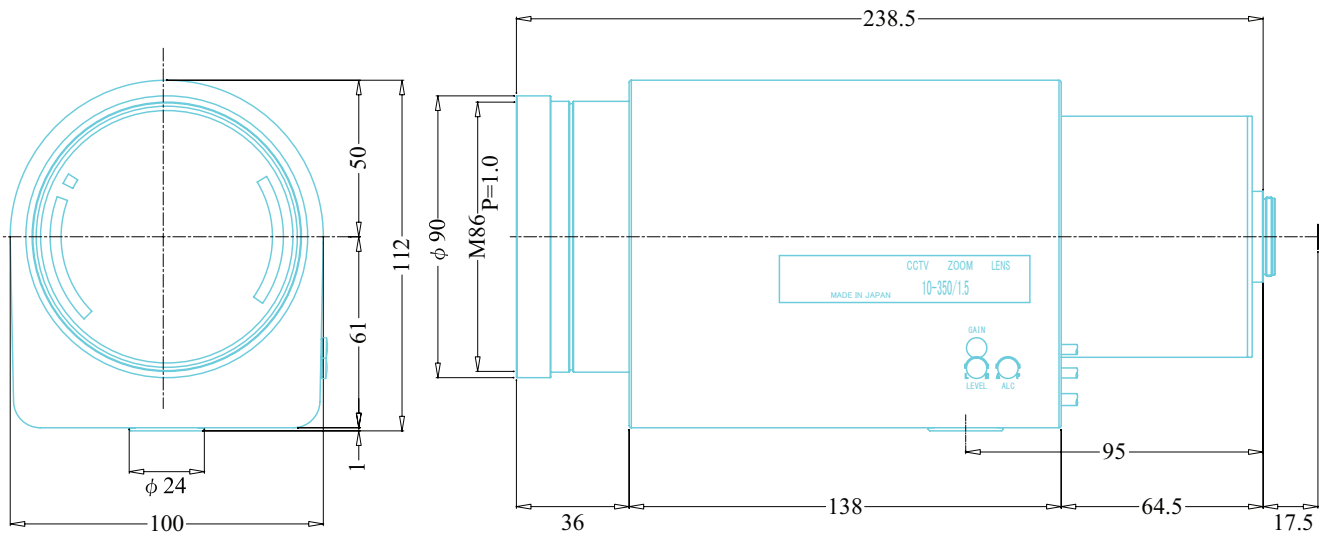

Motorized Zoom 1/2" Varifocal GAZ10350

Part No.	GAZ10350
Focal Length	10-350mm
Iris Range	f/1.5-1000
Lens Format	1/2"
MOD	2500mm
Mount	C
Filter Thread	M86xP1.0
Angle of View (HxV) 1/2"	35.3° x 26.7° - 1.05° x 0.79°
Weight	2000g
Dimension (WxHxL)	Ø100 x 112 x 240