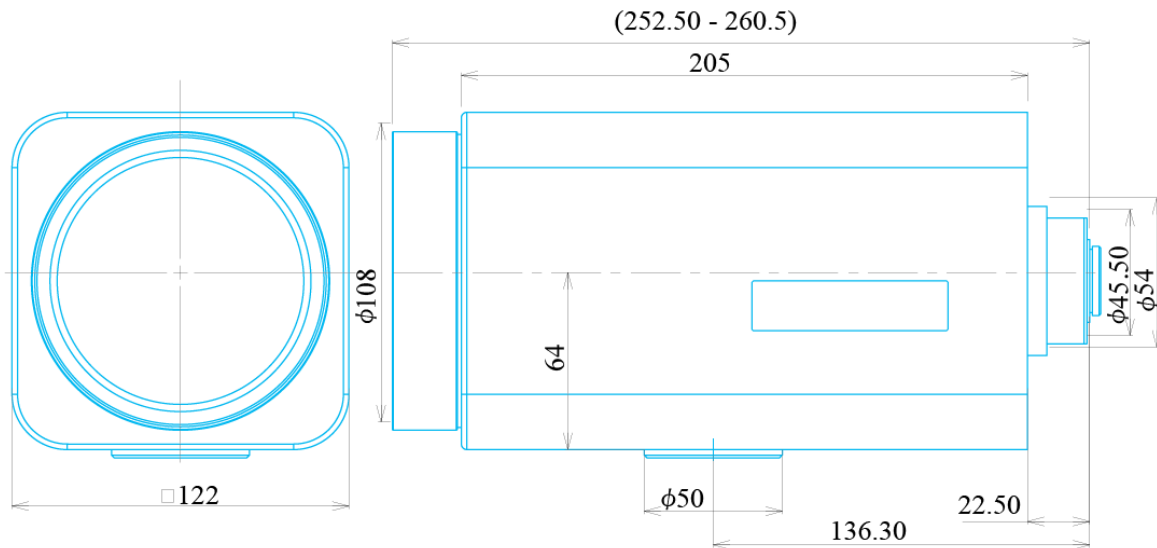

## Motorized Zoom 1/2" Varifocal GAZ10330

Part No.	GAZ10330
Focal Length	10-330mm
Iris Range	f/1.5-560
Lens Format	1/2"
MOD	2900mm
Mount	C
Filter Thread	S108
Angle of View (HxV) 1/2"	34.9° x 26.4° - 1.1° x 0.8°
Weight	3300g
Dimension (WxHxL)	Ø125 x 125 x 265