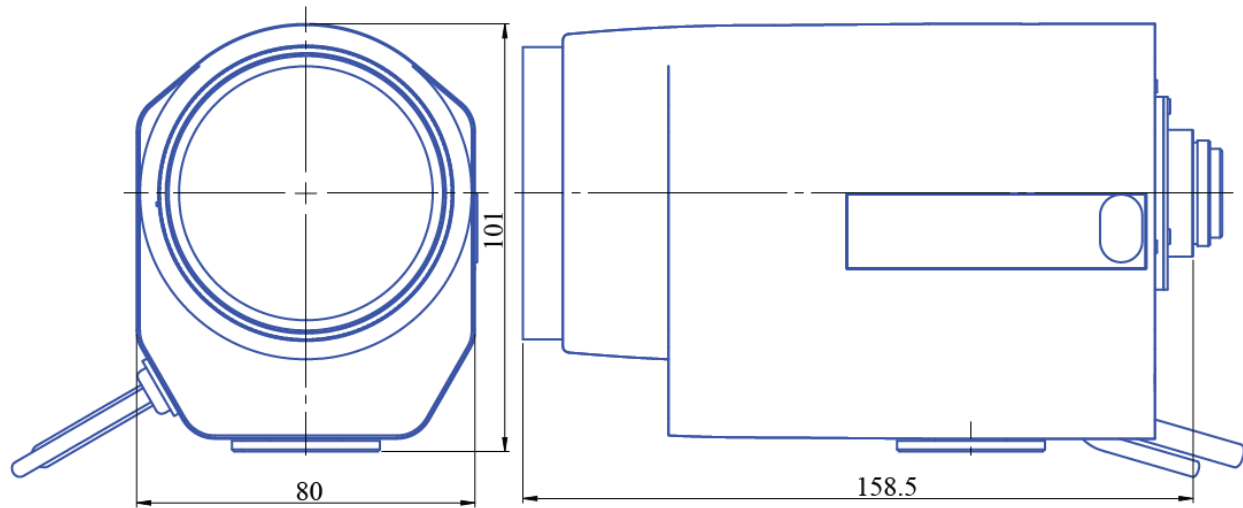

Motorized Zoom 1/2" Varifocal
GAZ13280

Part No.	GAZ13280
Focal Length	13-280mm
Iris Range	f/2.8-360
Lens Format	1/2"
MOD	1800mm
Mount	C
Filter Thread	M67xP0.75
Angle of View (HxV) 1/2"	1.37° - 26.76°
Weight	1150g
Dimension (WxHxL)	Ø80 x 101 x 169