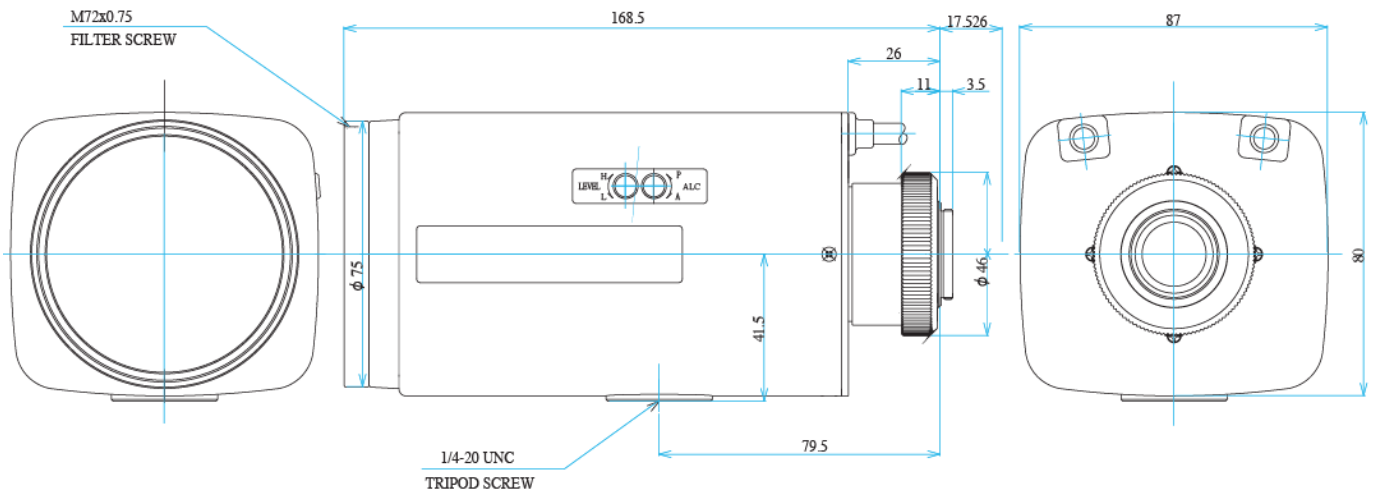

Motorized Zoom 1/2" Varifocal GAZ11200

| Part No. | GAZ11200 |
|--------------------------|-----------------------------|
| Focal Length | 11-200mm |
| Iris Range | f/1.9-360 |
| Lens Format | 1/2" |
| MOD | 1500mm |
| Mount | C |
| Filter Thread | M72xP1.0 |
| Angle of View (HxV) 1/2" | 32.1° x 24.3° - 1.9° x 1.4° |
| Weight | 880g |
| Dimension (WxHxL) | Ø80 x 87 x 171 |