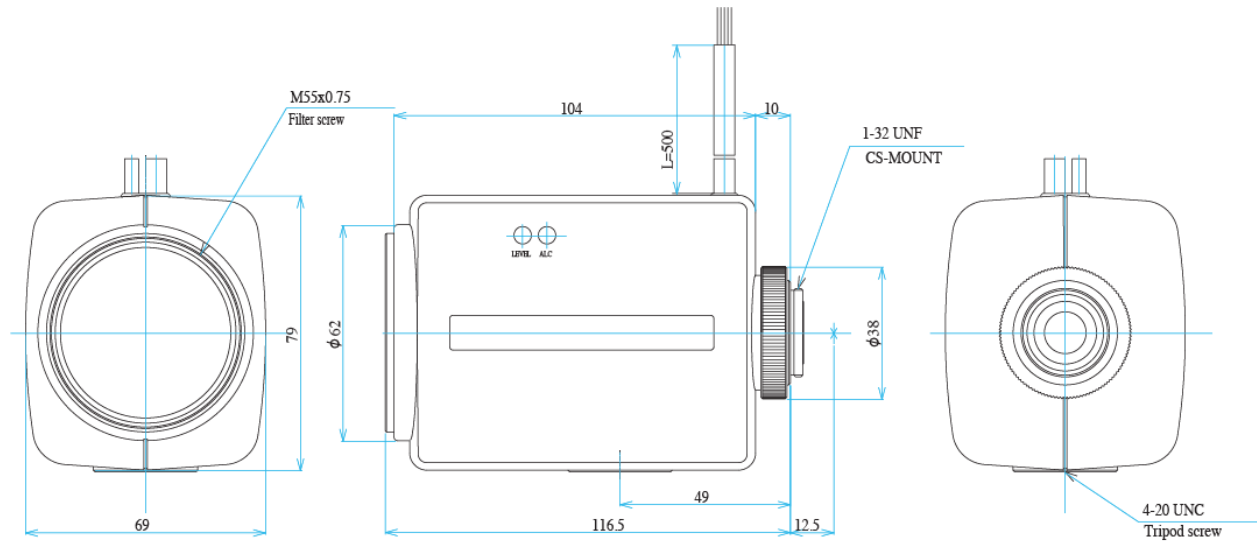

## Motorized Zoom 1/3" Varifocal GAZ60900

Part No.	GAZ60900
Focal Length	6-90mm
Iris Range	f/1.6-360
Lens Format	1/3"
MOD	1200mm
Mount	CS
Filter Thread	M55xP0.75
Weight	550g
Dimension (WxHxL)	$\phi 70 \times 80 \times 117$