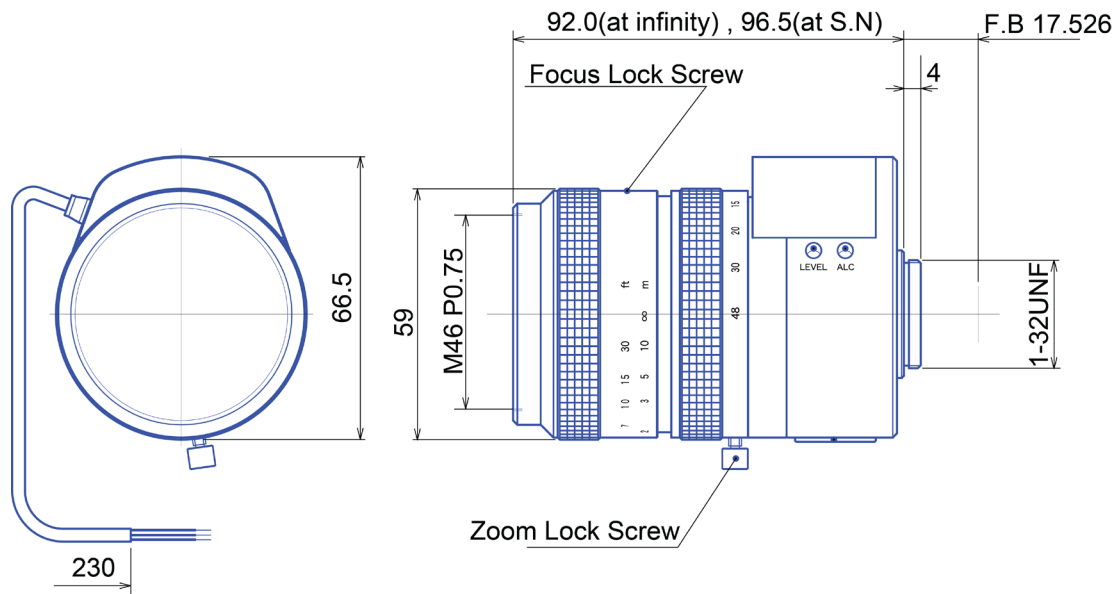

## GAZ28048010AC

Part No.	GAZ28048010AC
Focal Length	8.0-48.0mm
Iris Range	f/1-360
Lens Format	1/2"
MOD	1000mm
Mount	C
Filter Thread	M46xP0.75
Angle of View (HxV) 1/2"	43.6° x 33.4° - 7.7° x 5.7°
Weight	420g
Dimension (DxL)	Ø66.5 x 96.5