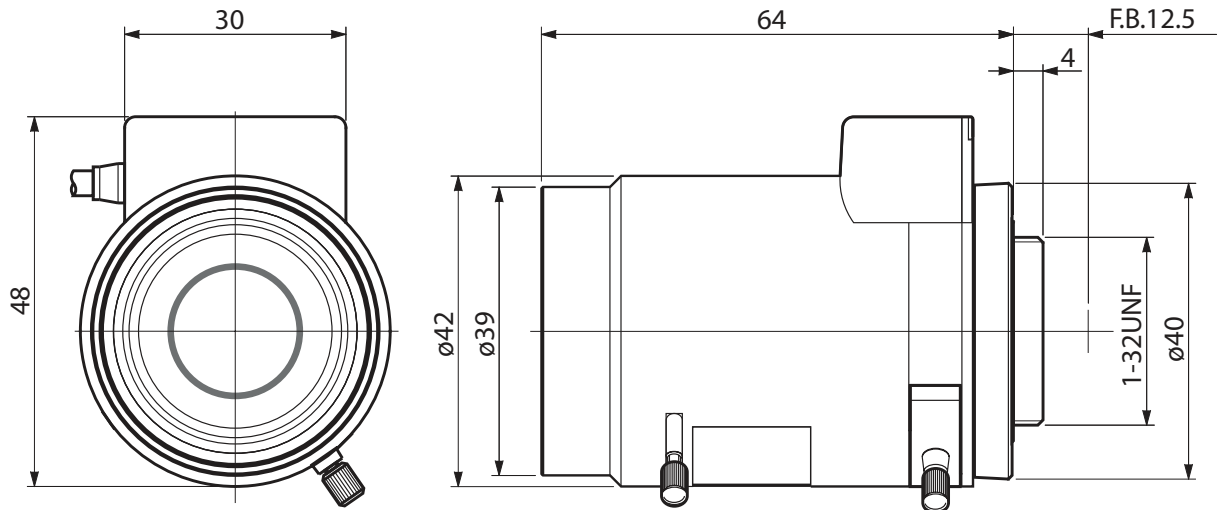

Auto Iris 1/3"

GA15055BS4

Part No.	GM12HR43514MCN
Focal Length	5.5-55mm
Iris Range	f/1.4-360
Lens Format	1/3"
MOD	300mm
Mount	CS
Filter Thread	S39
Angle of View (HxV) 1/3"	53.1° x 40.0° - 4.8° x 3.6°
Weight	180g
Dimension (WxHxL)	Ø48 x 30 x 65