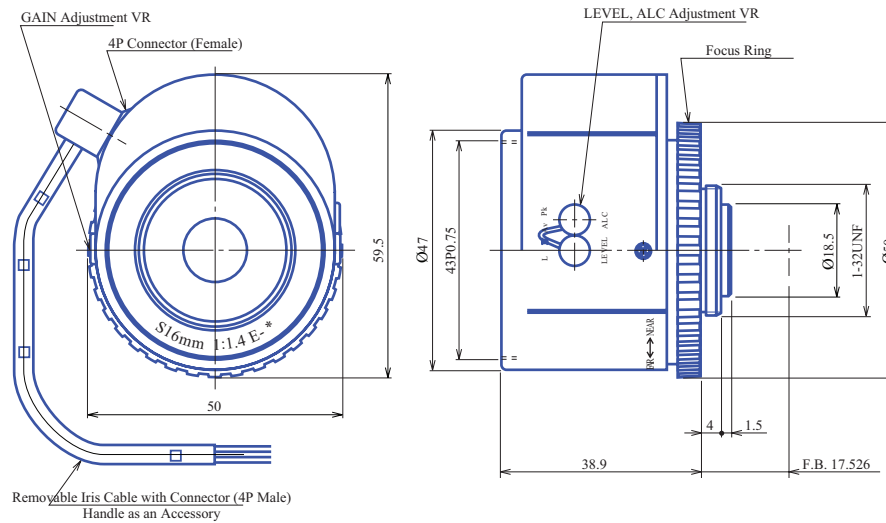

Auto Iris 2/3" Fixed-Focal GAT31614AC

Part No.	GAT31614AC
Focal Length	16mm
Iris Range	f/1.4-360
Lens Format	2/3"
MOD	400mm
Mount	C
Filter Thread	M43 x P0.75
Angle of View (HxV) 2/3"	30.7° x 23.3°
Weight	90g
Dimension (WxHxL)	Ø50 x 60 x 39