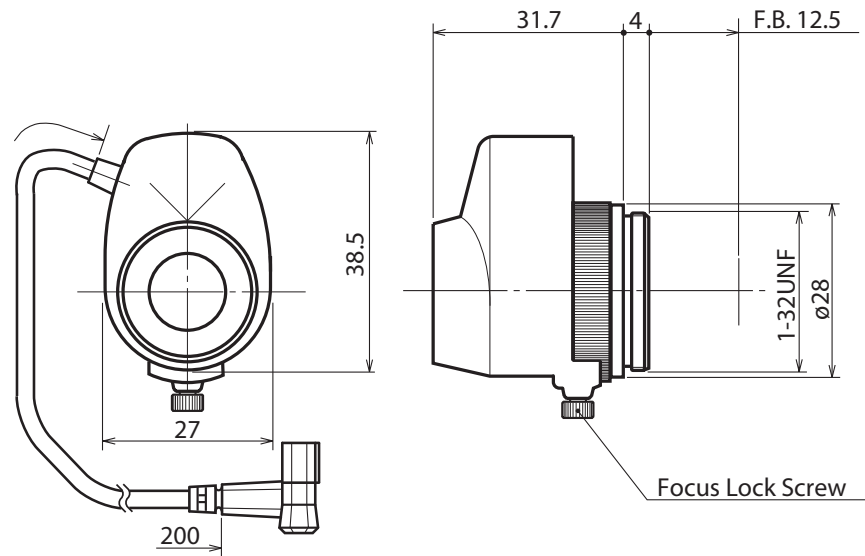

Auto Iris 1/3" Fixed-Focal GAT18012BS4

Part No.	GAT18012BS4
Focal Length	8mm
Iris Range	f/1.2-360
Lens Format	1/3"
MOD	100mm
Mount	CS
Filter Thread	M25.4
Angle of View (HxV) 1/3"	33.4° × 25.3°
Angle of View (HxV) 1/4"	25.3° × 19.1°
Weight	50g
Dimension (WxHxL)	Ø27 × 38.5 × 31.7
Drive	-