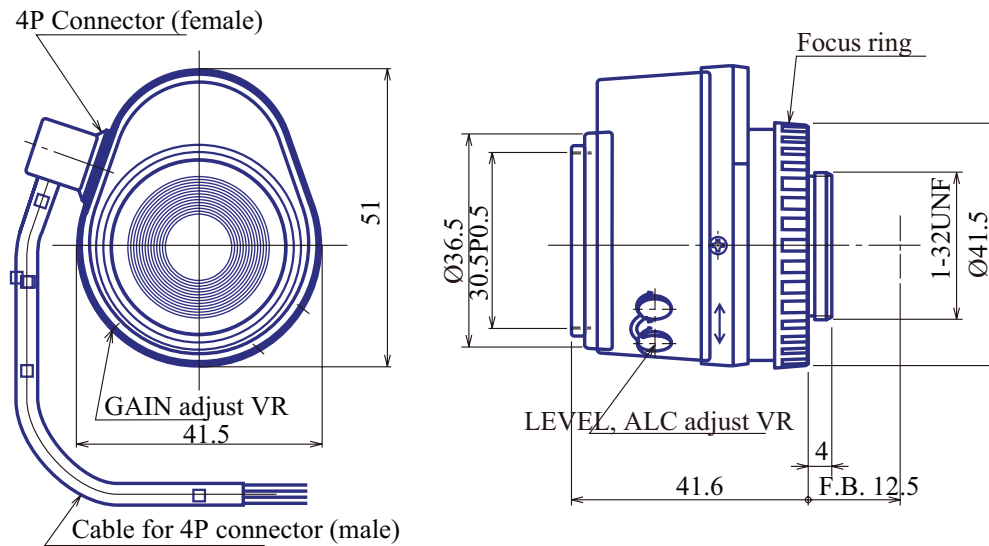

Auto Iris 1/3"

GAT18012AS

Part No.	GAT18012AS
Focal Length	8mm
Iris Range	f/1.2-360
Lens Format	1/3"
MOD	200mm
Mount	CS
Filter Thread	M30.5xP0.5
Angle of View (HxV) 1/3"	37.5° x 27.7°
Weight	50g
Dimension (WxHxL)	Ø51 x 42 x 42