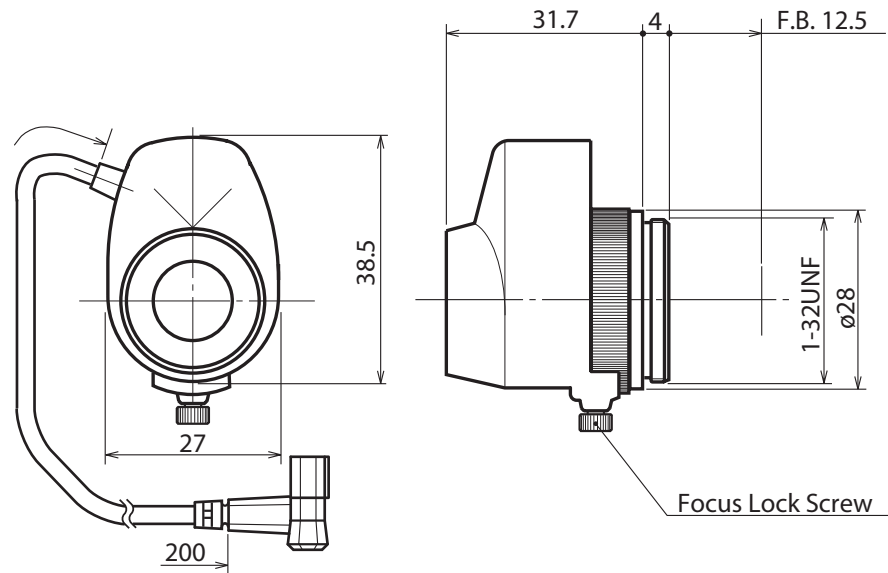

Auto Iris 1/3" Fixed-Focal GAT14012BS4

Part No.	GAT14012BS4
Focal Length	4mm
Iris Range	f/1.2-360
Lens Format	1/3"
MOD	100mm
Mount	CS
Filter Thread	M25.4
Angle of View (HxV) 1/3"	70.7° × 53.4°
Angle of View (HxV) 1/4"	53.4° × 37.3°
Weight	50g
Dimension (WxHxL)	Ø27 × 38.5 × 31.7