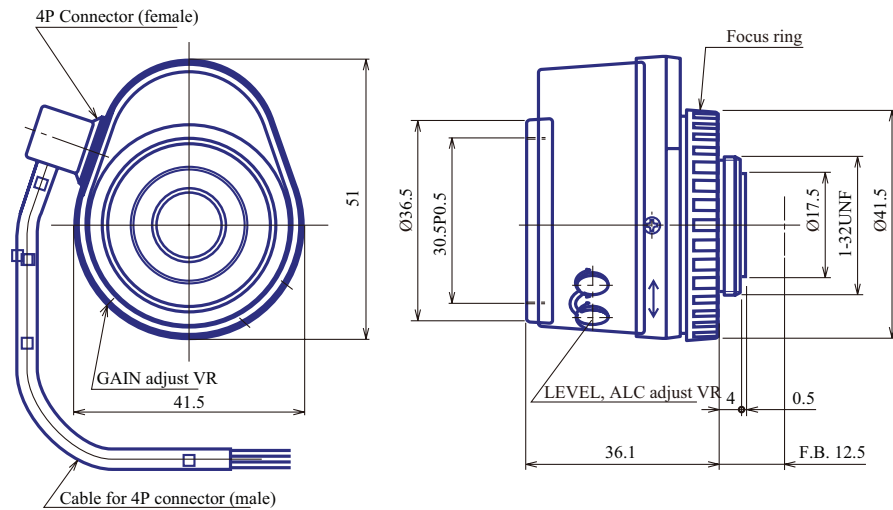

Auto Iris 1/3" Fixed-Focal GAT14012AS

Part No.	GAT14012AS
Focal Length	4mm
Iris Range	f/1.2-360
Lens Format	1/3"
MOD	200mm
Mount	CS
Filter Thread	M30.5xP0.5
Angle of View (HxV) 1"	70.7° x 53.4°
Weight	50g
Dimension (WxHxL)	Ø51 x 42 x 37