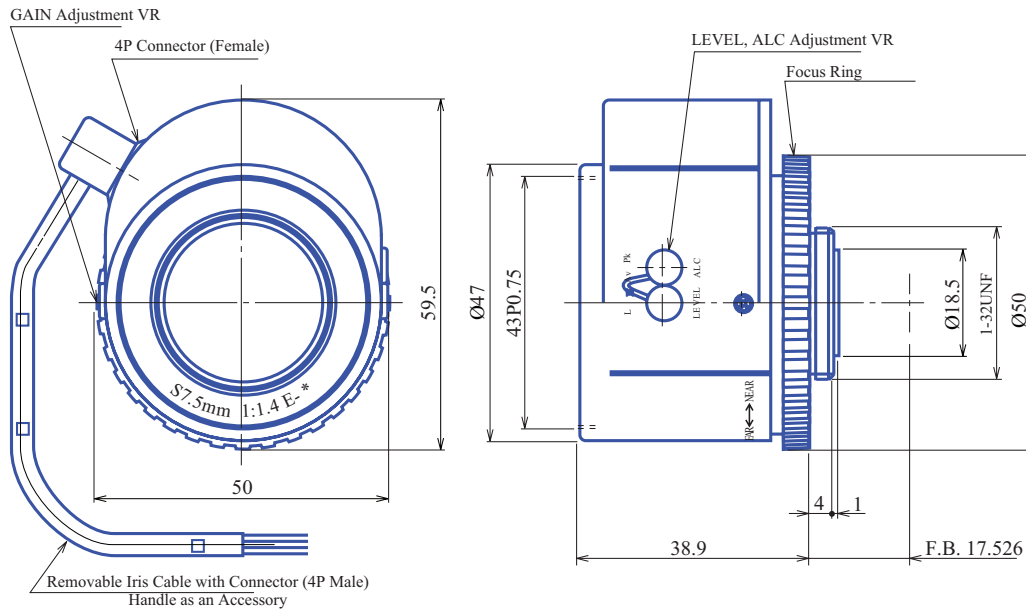

## Auto Iris 2/3" Fixed-Focal GA37514AC

Part No.	GA37514AC
Focal Length	7.5mm
Iris Range	f/1.4-360
Lens Format	2/3"
MOD	200mm
Mount	C
Filter Thread	M43 x P0.75
Angle of View (HxV)	60.8° x 47.5°
Weight	100g
Dimension (WxHxL)	Ø50 x 60 x 39