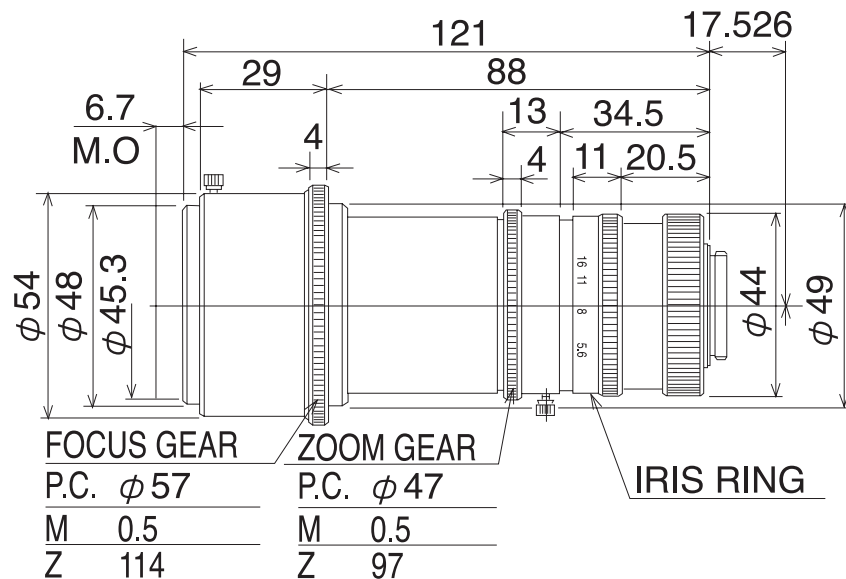

GMZ8590056MCN

Part No.	GMZ8590056MCN
Focal Length	8.5-90mm
Iris Range	f/5.6-16
Lens Format	1/3"
MOD	290-135mm
Mount	C
Filter Thread	M48xP0.75
Angle of View (HxV)	173mm x 129mm - 7.9mm x 6.2mm
Weight	320g
Dimension (DxL)	$\phi 54$ x 128