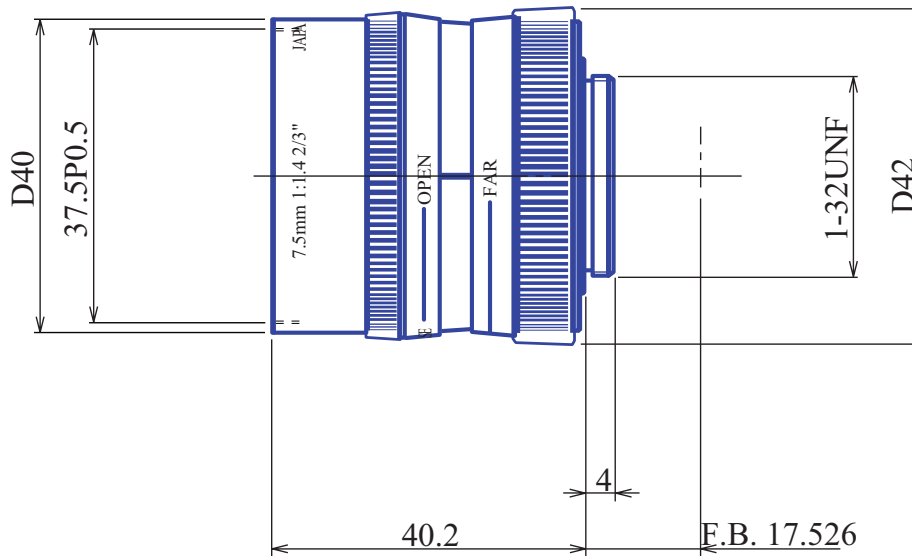

CCTV 2/3" Fixed-Focal GM37514C

Part No.	GM37514C
Focal Length	7.5mm
Iris Range	f/1.4
Lens Format	2/3"
MOD	200mm
Mount	C
Filter Thread	M37.5xP0.5
Angle of View (HxV) 2/3"	60.8° x 47.5°
Weight	70g
Dimension (DxL)	Ø42 x 41