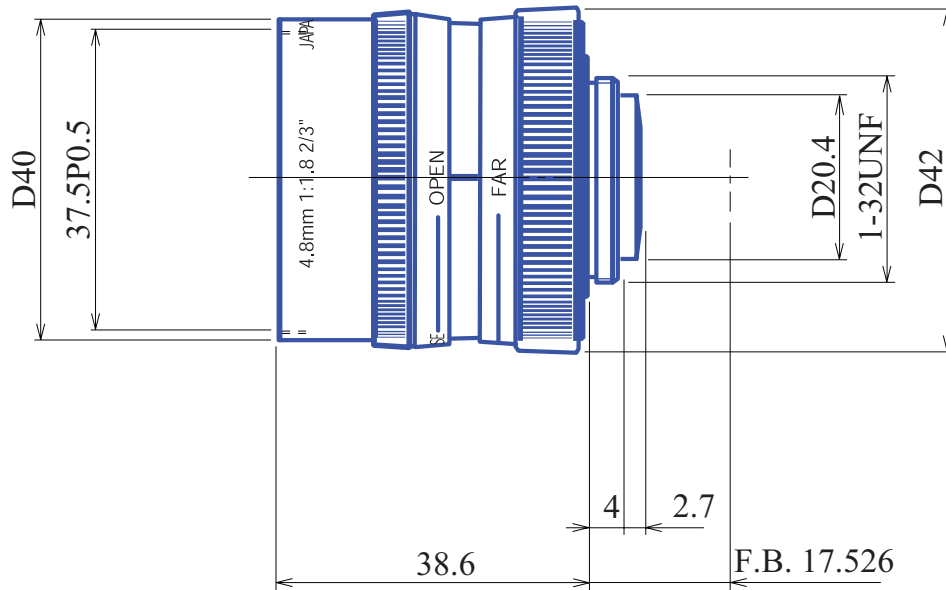

CCTV 2/3" Fixed-Focal GM34818C

| Part No. | GM34818C |
|--------------------------|--------------|
| Focal Length | 4.8mm |
| Iris Range | f/1.8 |
| Lens Format | 2/3" |
| MOD | 200mm |
| Mount | C |
| Filter Thread | M37.5 x P0.5 |
| Angle of View (HxV) 2/3" | 85° x 69° |
| Weight | 75g |
| Dimension (DxL) | Ø42 x 39 |