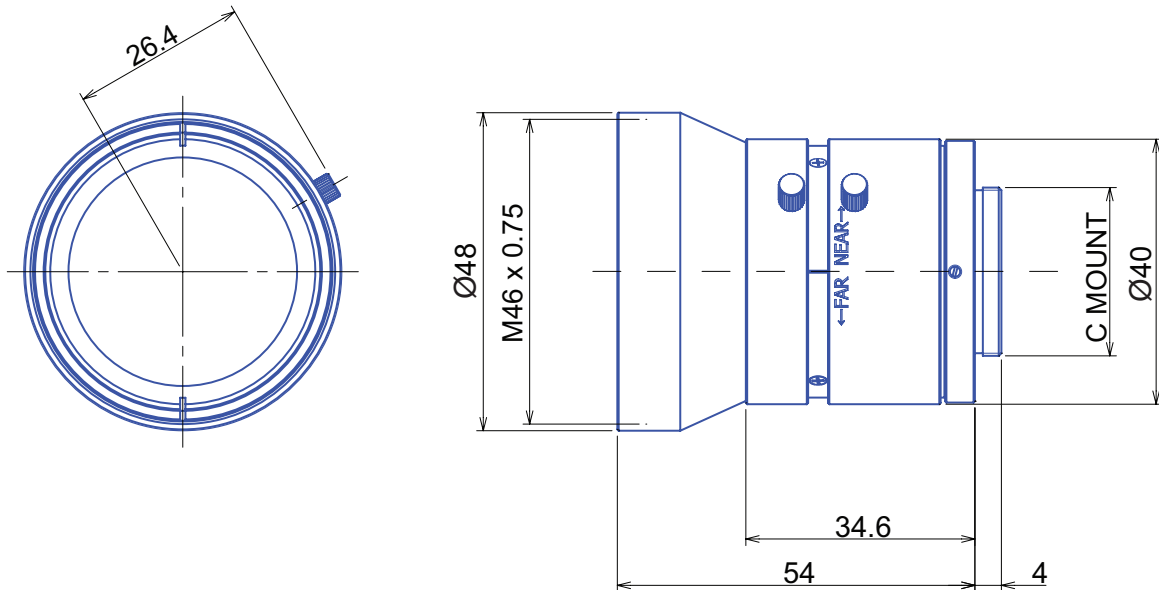

12 MP 2/3" Fixed-Focal

GM12HR39014MCN-1

Part No.	GM12HR39014MCN-1
Focal Length	9mm
Iris Range	f/1.4-Close
Lens Format	2/3"
Resolution	260 lp/mm
MOD	100mm
Mount	C
Filter Thread	M46 x P0.75
Angle of View (HxV) 1/2"	38°2' x 29°1'
Angle of View (HxV) 2/3"	50°8' x 39°3'
Weight	160g
Dimension (DxL)	Ø48 x 54